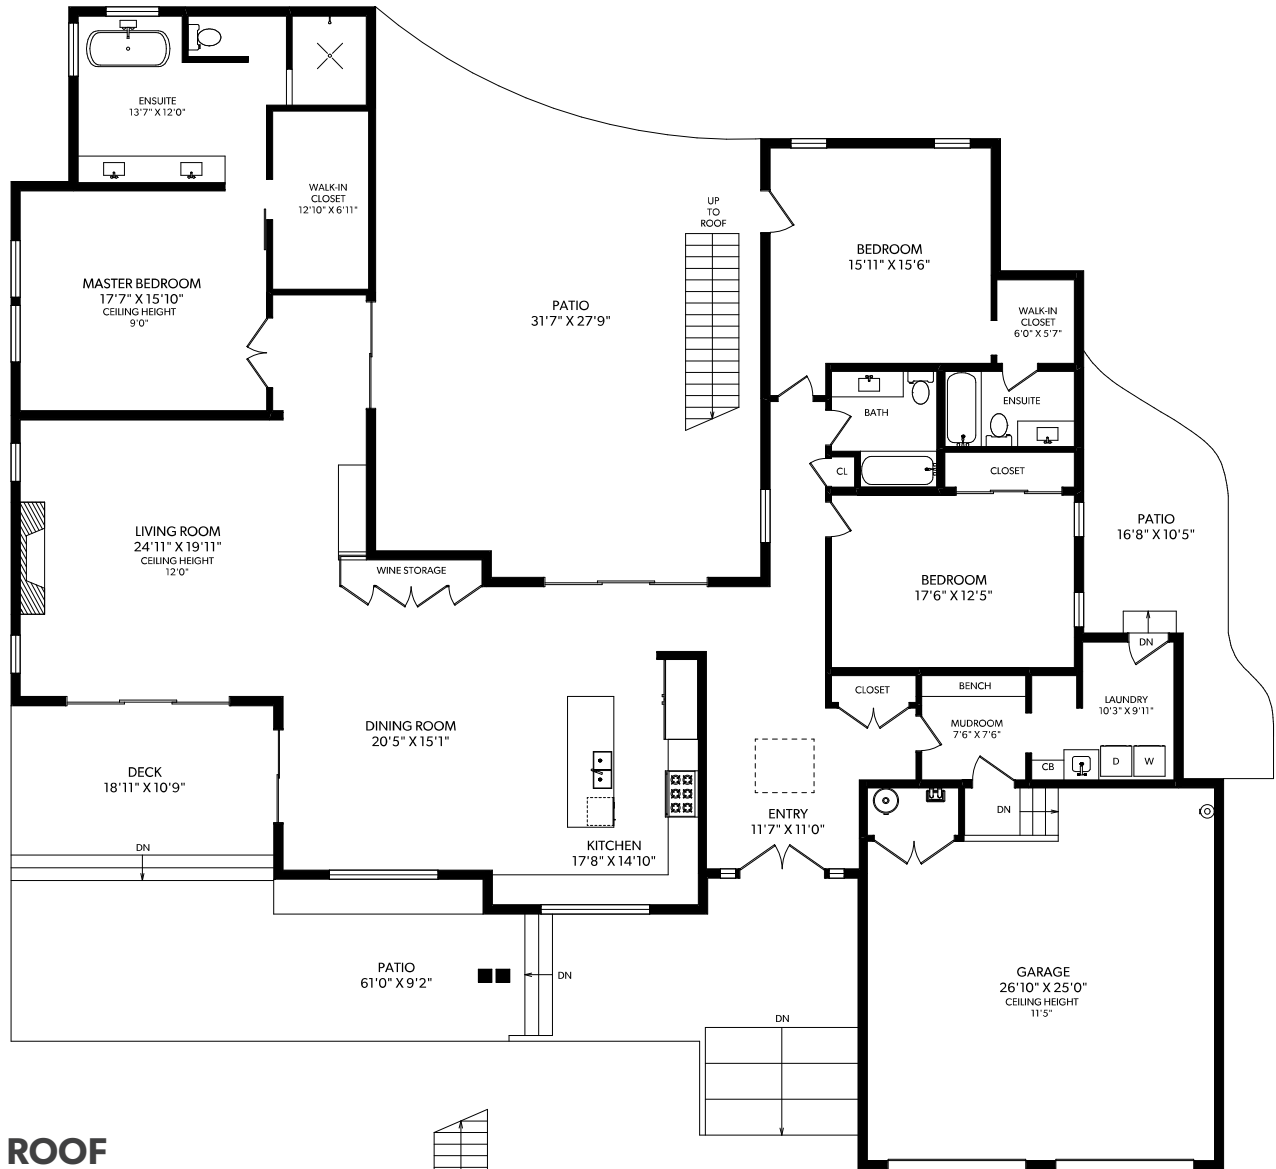

MAIN FLOOR

ROOF

FLOOR	FINISHED	UNFINISHED	TOTAL	OTHER AREAS
MAIN	3256	0	3256	GARAGE 722
TOTAL	3256	0	3256	PATIOS 866
				DECK 230
				ROOF PATIO 1004

10704 BAYFIELD ROAD
 DOCUMENT PREPARED FOR THE EXCLUSIVE USE OF
ELIAS MAVRIKOS*