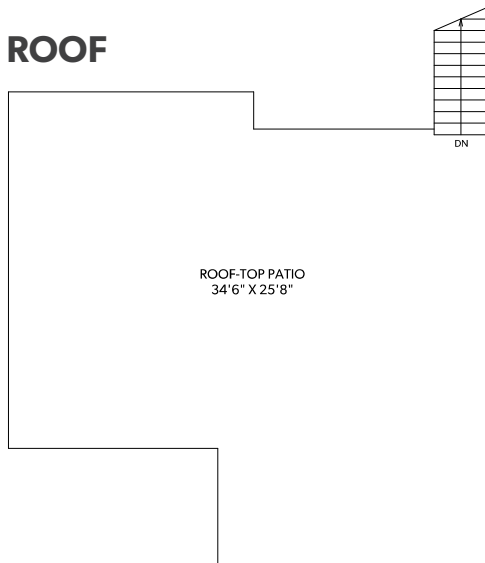

MAIN FLOOR

ROOF

FLOOR	FINISHED	UNFINISHED	TOTAL	OTHER AREAS
MAIN	3256	0	3256	GARAGE 722
TOTAL	3256	0	3256	PATIOS 866
				DECK 230
				ROOF PATIO 1004

10704 BAYFIELD ROAD
 DOCUMENT PREPARED FOR THE EXCLUSIVE USE OF
ELIAS MAVRIKOS*