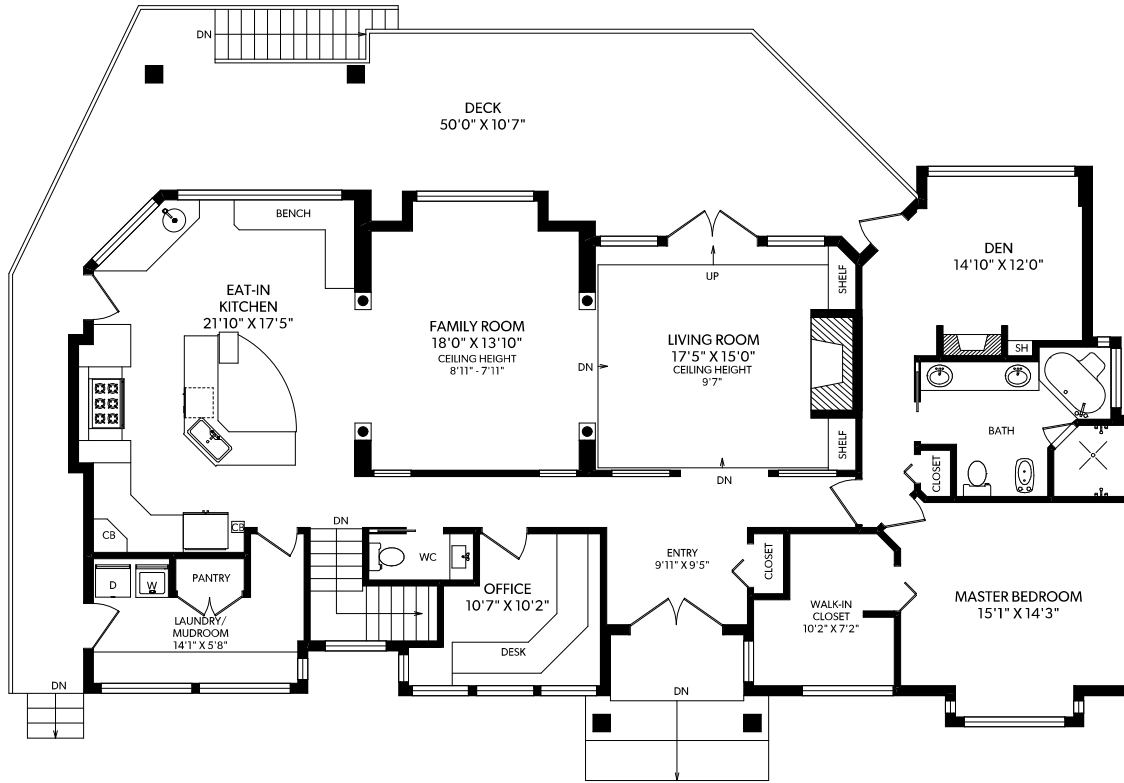

MAIN FLOOR

LOWER FLOOR

FLOOR	FINISHED	UNFINISHED	TOTAL	OTHER AREAS	
MAIN	2247	0	2247	GARAGE	696
LOWER	1655	0	1655	DECK	766
TOTAL	3902	0	3902	PATIO	709
				STUDIO	156

REAL FOTO **4239 WESTERVELT PLACE**
 DOCUMENT PREPARED FOR THE EXCLUSIVE USE OF
ELI MAVRIKOS

250-388-6998
 ORDERS@REALFOTO.CA MEASURED 01/09/2017 BY TODD MAYER

All information furnished regarding this property is from sources deemed reliable but no warranty or representation is made to the accuracy thereof.