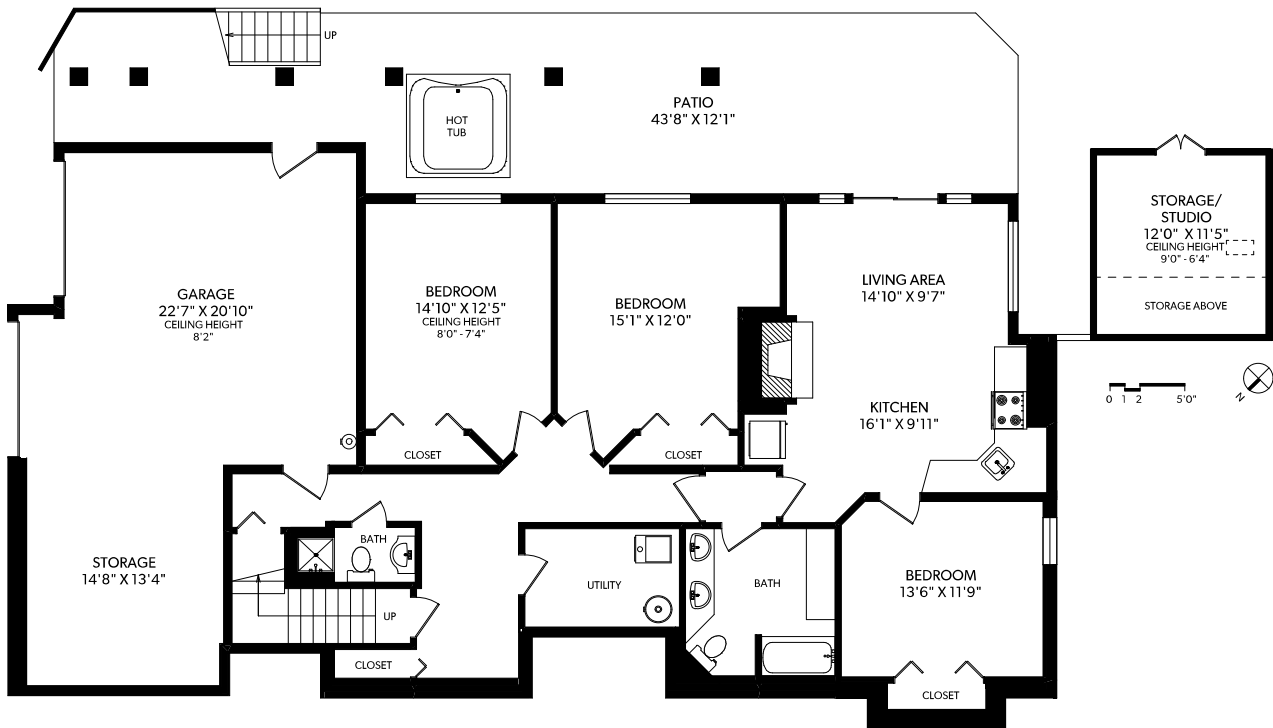

MAIN FLOOR

LOWER FLOOR

FLOOR	FINISHED	UNFINISHED	TOTAL	OTHER AREAS	
MAIN	2247	0	2247	GARAGE	696
LOWER	1655	0	1655	DECK	766
TOTAL	3902	0	3902	PATIO	709
				STUDIO	156

REAL FOTO **4239 WESTERVELT PLACE**
 DOCUMENT PREPARED FOR THE EXCLUSIVE USE OF
ELI MAVRIKOS

250-388-6998
 ORDERS@REALFOTO.CA MEASURED 01/09/2017 BY TODD MAYER

All information furnished regarding this property is from sources deemed reliable but no warranty or representation is made to the accuracy thereof.