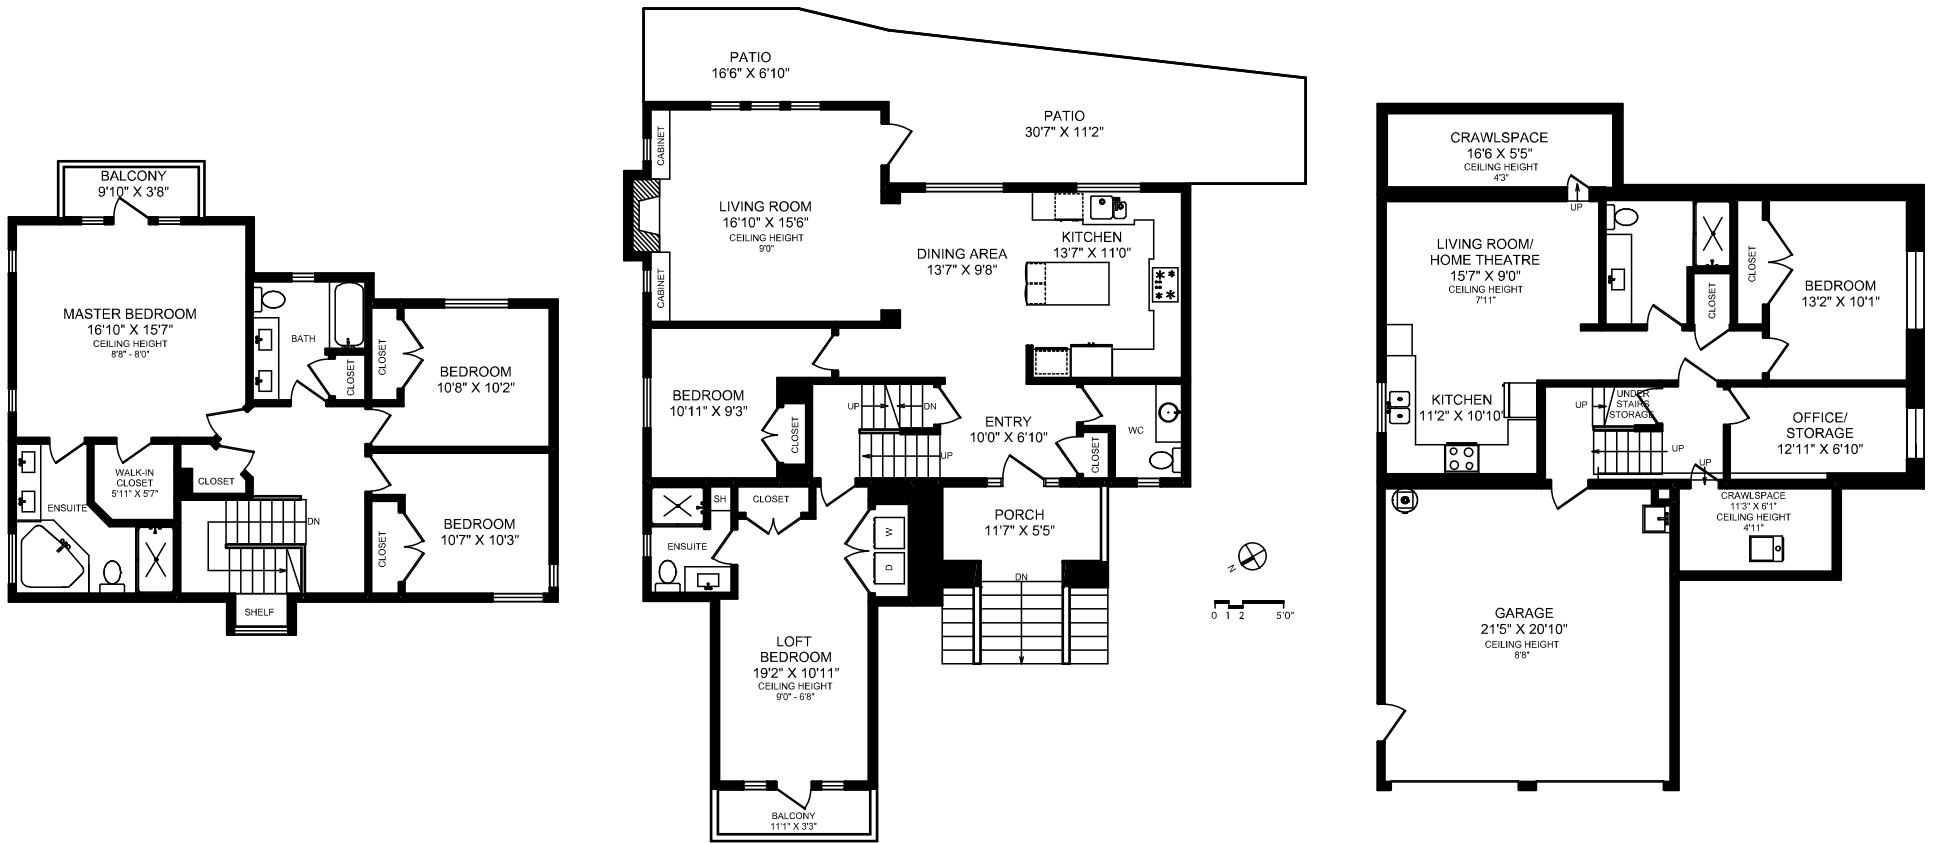

MAIN FLOOR

FLOOR	FINISHED	UNFINISHED	TOTAL	OTHER AREAS
MAIN	1318	0	1318	GARAGE 482
UPPER	1004	0	1004	PATIO 404
LOWER	880	0	880	BALCONY 89
TOTAL	3302	0	3302	CRAWLSPACE 184

REAL FOTO **3847 SOUTH VALLEY**
 DOCUMENT PREPARED FOR THE EXCLUSIVE USE OF
ELI MAVRIKOS

250-388-6998
 ORDERS@REALFOTO.CA MEASURED 01/16/2015 BY CLAY OVINGE

All information furnished regarding this property is from sources deemed reliable but no warranty or representation is made to the accuracy thereof.