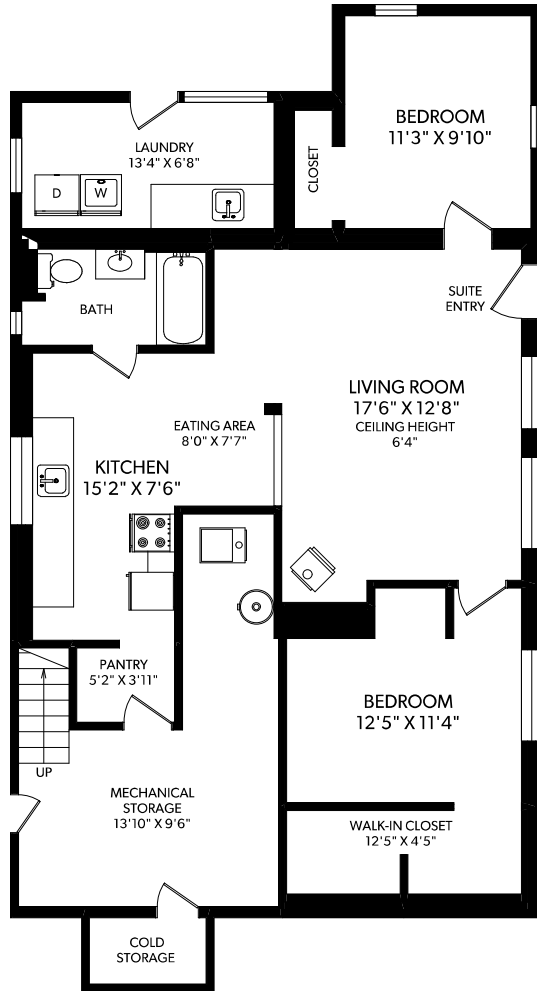

LOWER FLOOR

MAIN FLOOR

UPPER FLOOR

FLOOR	FINISHED	UNFINISHED	TOTAL	OTHER AREAS
MAIN	1212	0	1212	DECK 248
UPPER	766	0	766	ATTIC 158
LOWER	1065	239	1304	
TOTAL	3043	239	3282	

3439 COOK STREET

DOCUMENT PREPARED FOR THE EXCLUSIVE USE OF

ELIAS MAVRIKOS

250-388-6998

ORDERS@REALFOTO.CA MEASURED 04/10/2017 BY CLAY OVINGE

All information furnished regarding this property is from sources deemed reliable but no warranty or representation is made to the accuracy thereof.