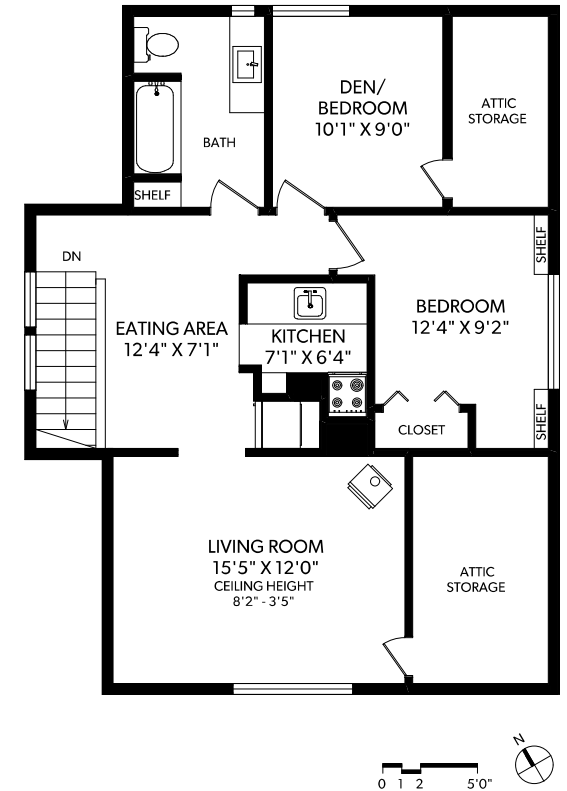

LOWER FLOOR

MAIN FLOOR

UPPER FLOOR

FLOOR	FINISHED	UNFINISHED	TOTAL	OTHER AREAS
MAIN	1212	0	1212	DECK 248
UPPER	766	0	766	ATTIC 158
LOWER	1065	239	1304	
TOTAL	3043	239	3282	

3439 COOK STREET

DOCUMENT PREPARED FOR THE EXCLUSIVE USE OF

ELIAS MAVRIKOS

250-388-6998

ORDERS@REALFOTO.CA MEASURED 04/10/2017 BY CLAY OVINGE

All information furnished regarding this property is from sources deemed reliable but no warranty or representation is made to the accuracy thereof.