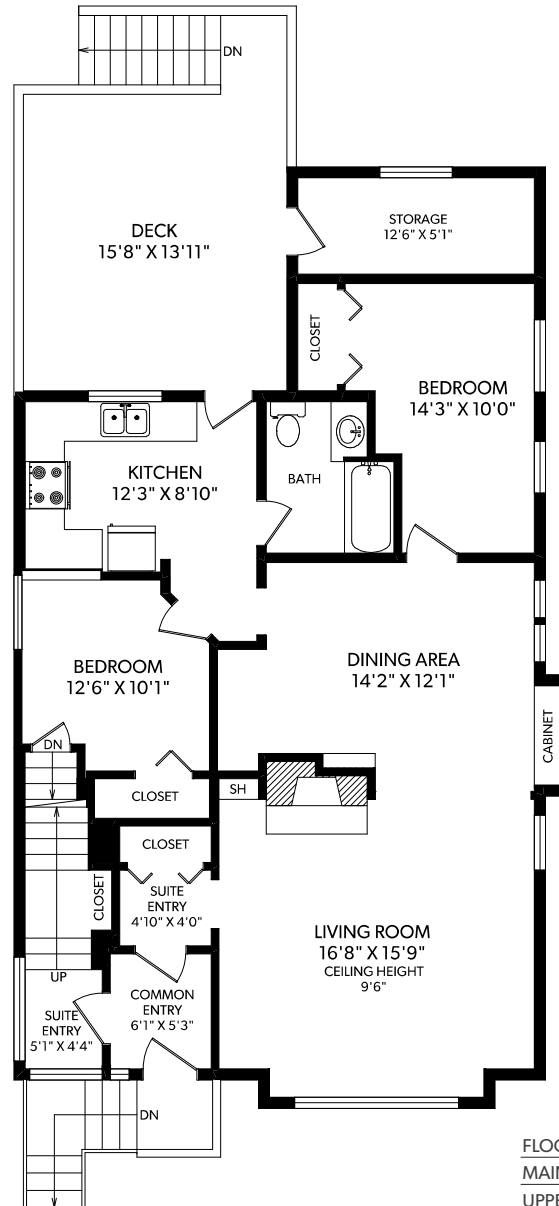

LOWER FLOOR

MAIN FLOOR

UPPER FLOOR

FLOOR	FINISHED	UNFINISHED	TOTAL	OTHER AREAS
MAIN	1212	0	1212	DECK 248
UPPER	766	0	766	ATTIC 158
LOWER	1065	239	1304	
TOTAL	3043	239	3282	

3439 COOK STREET

DOCUMENT PREPARED FOR THE EXCLUSIVE USE OF

ELIAS MAVRIKOS

250-388-6998

ORDERS@REALFOTO.CA MEASURED 04/10/2017 BY CLAY OVINGE

All information furnished regarding this property is from sources deemed reliable but no warranty or representation is made to the accuracy thereof.