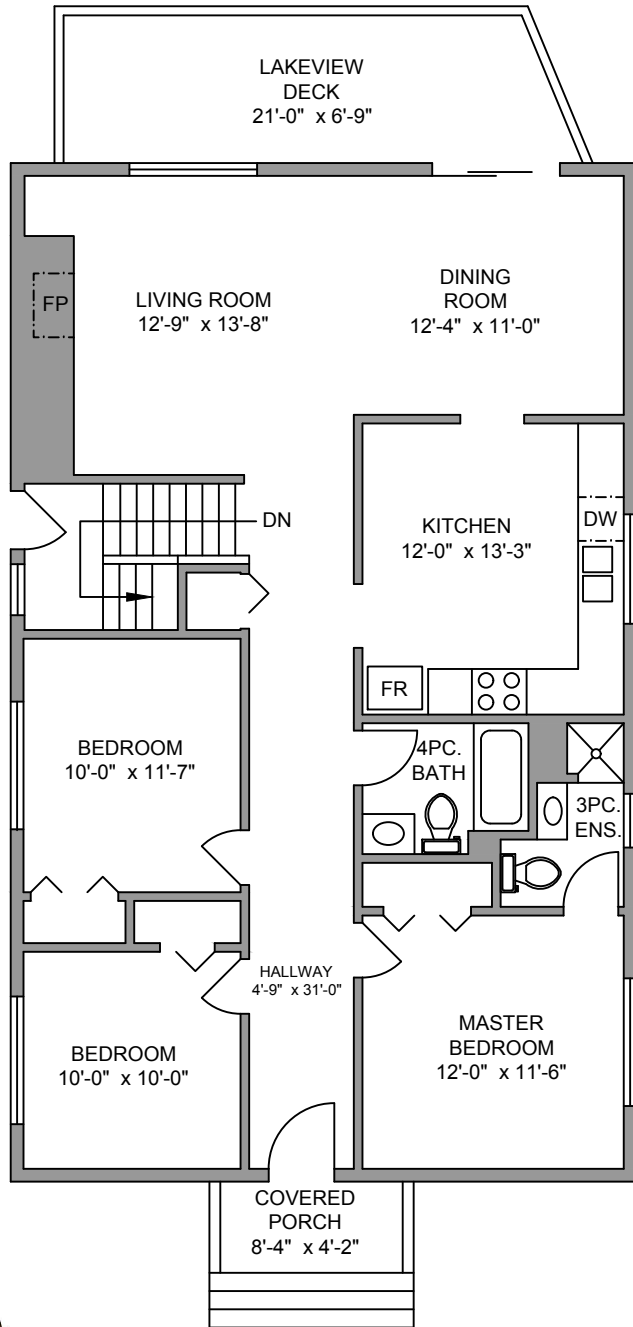

MAIN FLOOR

1330 SQ. FT.

8FT. CEILING

LOWER FLOOR

1276 SQ. FT.

8FT. CEILING

NORTH

10564 CYPRESS ROAD, YOUNG		
APRIL 28, 2017		
PREPARED FOR THE EXCLUSIVE USE OF ARIANNA MAVRIKOS PLANS MAY NOT BE 100% ACCURATE, IF CRITICAL BUYER TO VERIFY.		
FLOOR	AREA (SQ. FT.)	
	FINISHED	DECK / PATIO
MAIN	1330	
LOWER	1276	
TOTAL	2606	