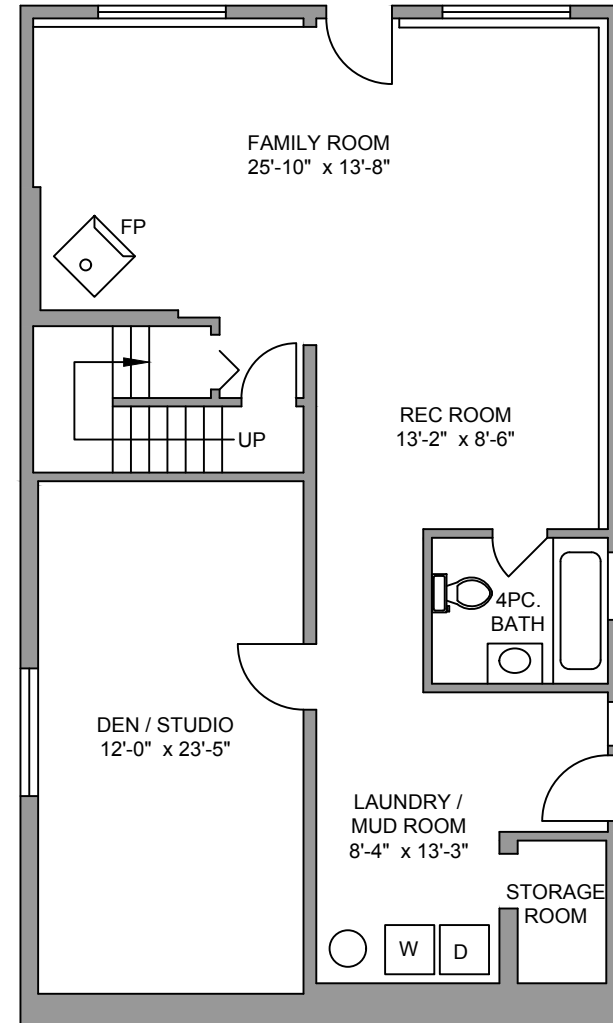

MAIN FLOOR

1330 SQ. FT.

8FT. CEILING

LOWER FLOOR

1276 SQ. FT.

8FT. CEILING

NORTH

10564 CYPRESS ROAD, YOUNG		
APRIL 28, 2017		
PREPARED FOR THE EXCLUSIVE USE OF ARIANNA MAVRIKOS PLANS MAY NOT BE 100% ACCURATE, IF CRITICAL BUYER TO VERIFY.		
FLOOR	AREA (SQ. FT.)	
	FINISHED	DECK / PATIO
MAIN	1330	
LOWER	1276	
TOTAL	2606	