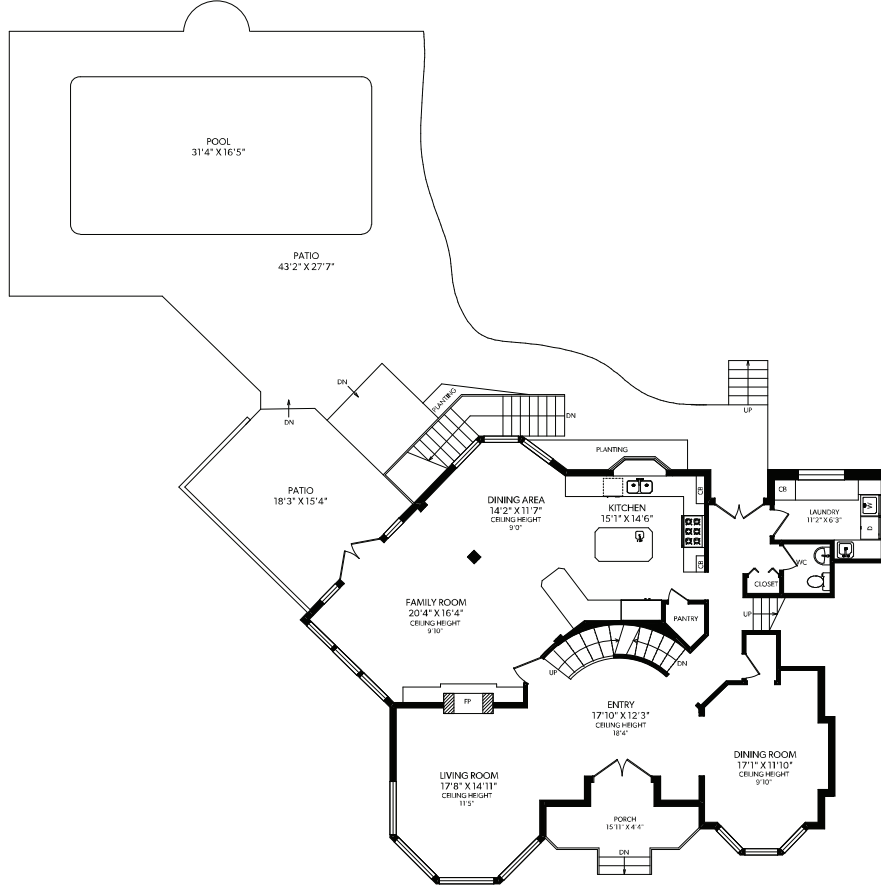

MAIN FLOOR

UPPER FLOOR

LOWER FLOOR

| FLOOR | FINISHED | UNFINISHED | TOTAL | OTHER AREAS |
|-------|----------|------------|-------|----------------|
| MAIN | 1853 | 0 | 1853 | GARAGE 859 |
| UPPER | 1600 | 0 | 1600 | PATIO 1547 |
| LOWER | 1377 | 0 | 1377 | PORCH 86 |
| TOTAL | 4830 | 0 | 4830 | CRAWLSPACE 664 |
| | | | | BALCONIES 365 |