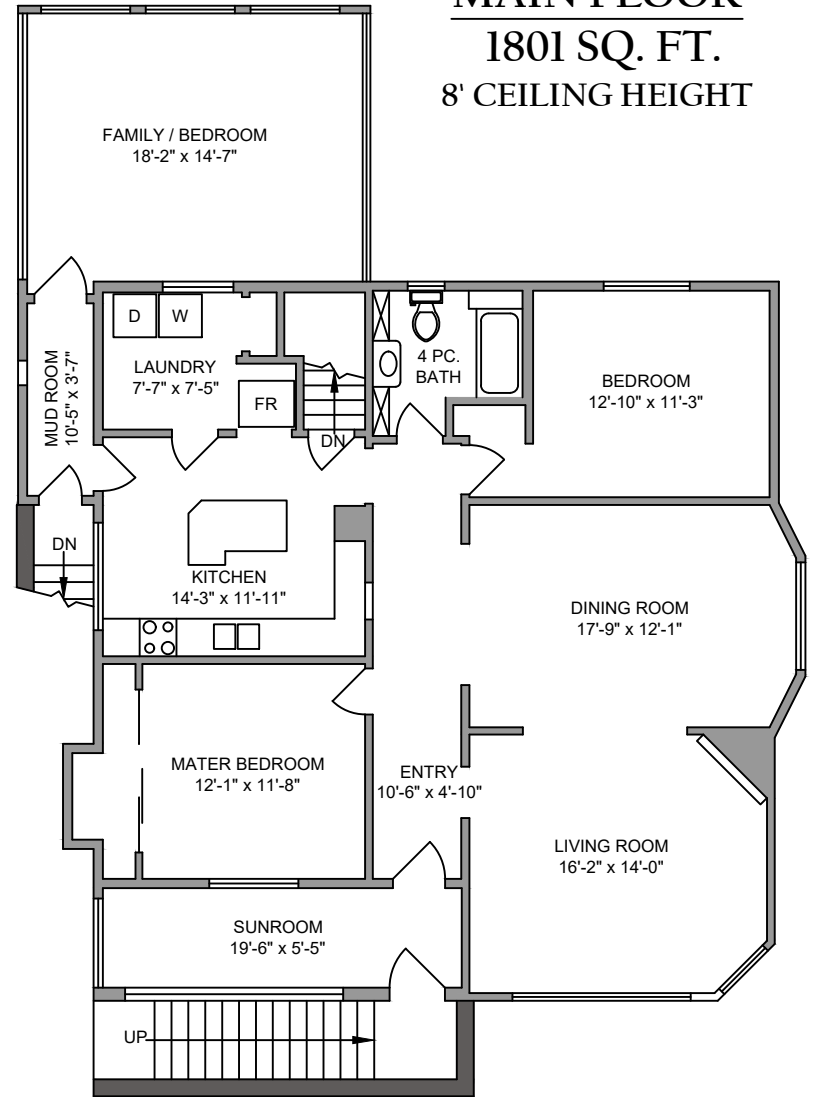

LOWER FLOOR

1158 SQ. FT.

6'-10" TO 8' CEILING HEIGHT

MAIN FLOOR

1801 SQ. FT.

8' CEILING HEIGHT

NORTH

3137 HARRIET ROAD MAY 7, 2018			
PREPARED FOR THE EXCLUSIVE USE OF ELIAS MAVRIKOS PLANS MAY NOT BE 100% ACCURATE, IF CRITICAL BUYER TO VERIFY.			
FLOOR	AREA (SQ. FT.)		
	FINISHED	UNFINISHED	PATIO
MAIN	1801	-	-
LOWER	1158	617	444
TOTAL	2959	617	444