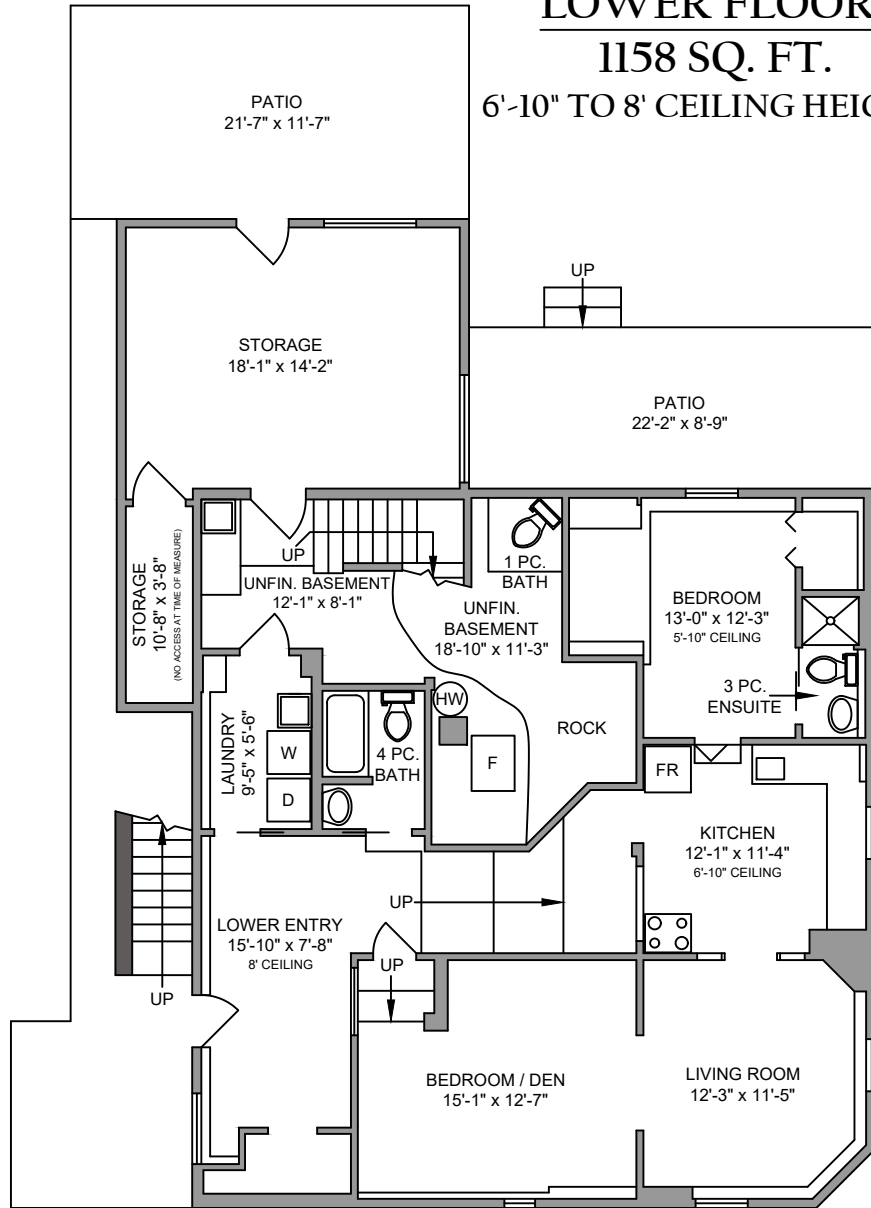

LOWER FLOOR

1158 SQ. FT.

6'-10" TO 8' CEILING HEIGHT

MAIN FLOOR

1801 SQ. FT.

8' CEILING HEIGHT

NORTH

3137 HARRIET ROAD MAY 7, 2018			
PREPARED FOR THE EXCLUSIVE USE OF ELIAS MAVRIKOS PLANS MAY NOT BE 100% ACCURATE, IF CRITICAL BUYER TO VERIFY.			
FLOOR	AREA (SQ. FT.)		
	FINISHED	UNFINISHED	PATIO
MAIN	1801	-	-
LOWER	1158	617	444
TOTAL	2959	617	444