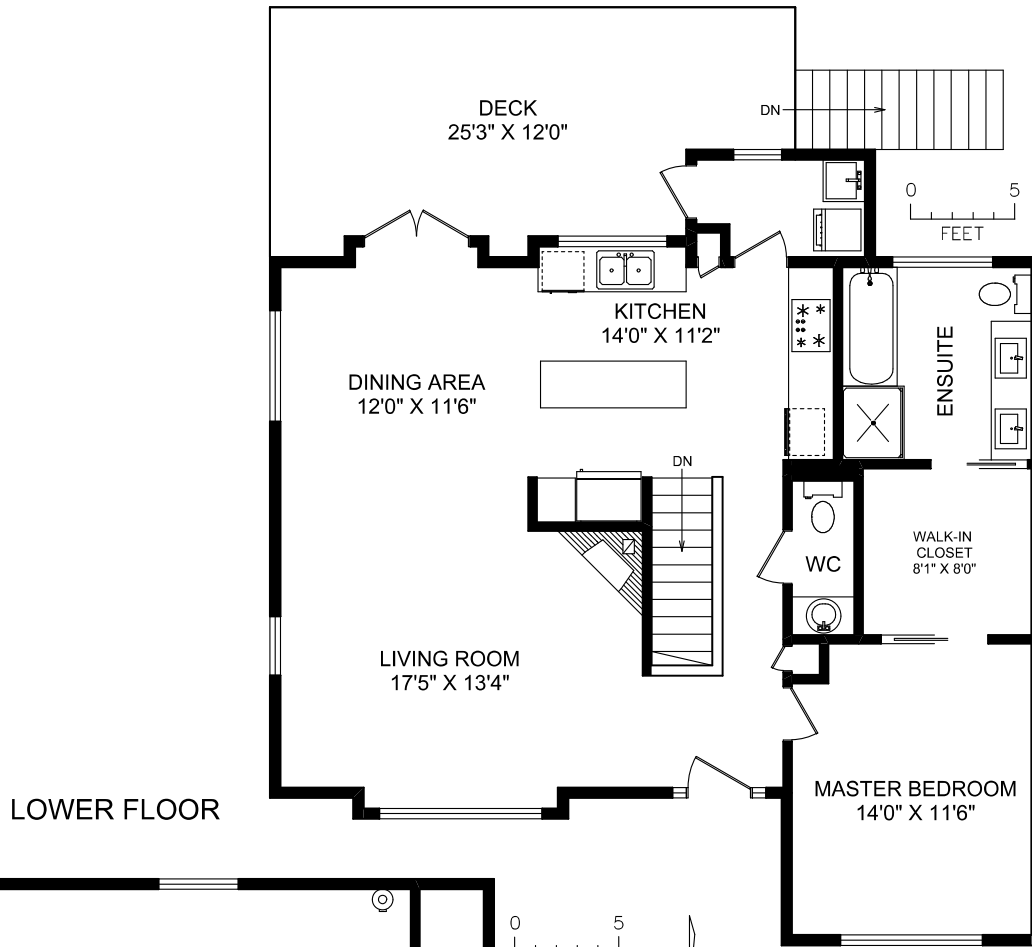

MAIN FLOOR

LOWER FLOOR

AREA	SQ FT			
	FLOOR	FINISHED	UNFINISHED	TOTAL
MAIN		1098	0	1098
LOWER		782	0	782
TOTAL		1880	0	1880
GARAGE			591	
DECK			261	

987 FALKLAND ROAD
 MEASURED FOR THE EXCLUSIVE USE OF
ELI MAVRIKOS

MEASURED OCTOBER 7TH, 2011 BY DUNCAN GIDNEY

250.388.6998 orders@realfotovictoria.com

All information furnished regarding this property is from sources deemed reliable but no warranty or representation is made to the accuracy thereof.