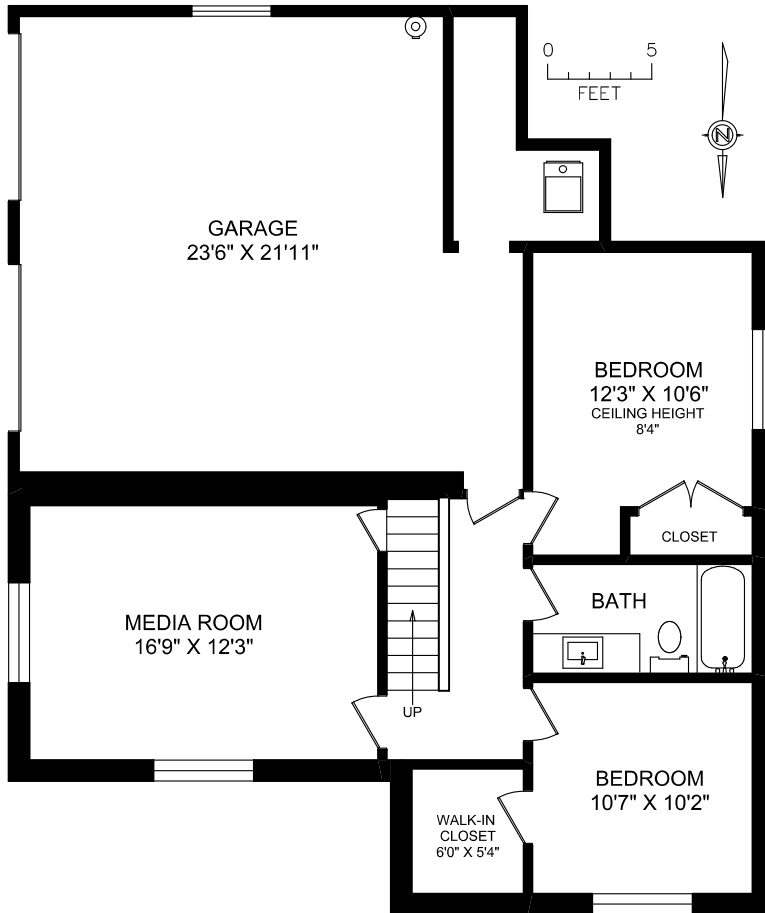

MAIN FLOOR

LOWER FLOOR

AREA	SQ FT			
	FLOOR	FINISHED	UNFINISHED	TOTAL
MAIN		1098	0	1098
LOWER		782	0	782
TOTAL		1880	0	1880
GARAGE			591	
DECK			261	

987 FALKLAND ROAD
 MEASURED FOR THE EXCLUSIVE USE OF
ELI MAVRIKOS

MEASURED OCTOBER 7TH, 2011 BY DUNCAN GIDNEY

250.388.6998 orders@realfotovictoria.com

All information furnished regarding this property is from sources deemed reliable but no warranty or representation is made to the accuracy thereof.