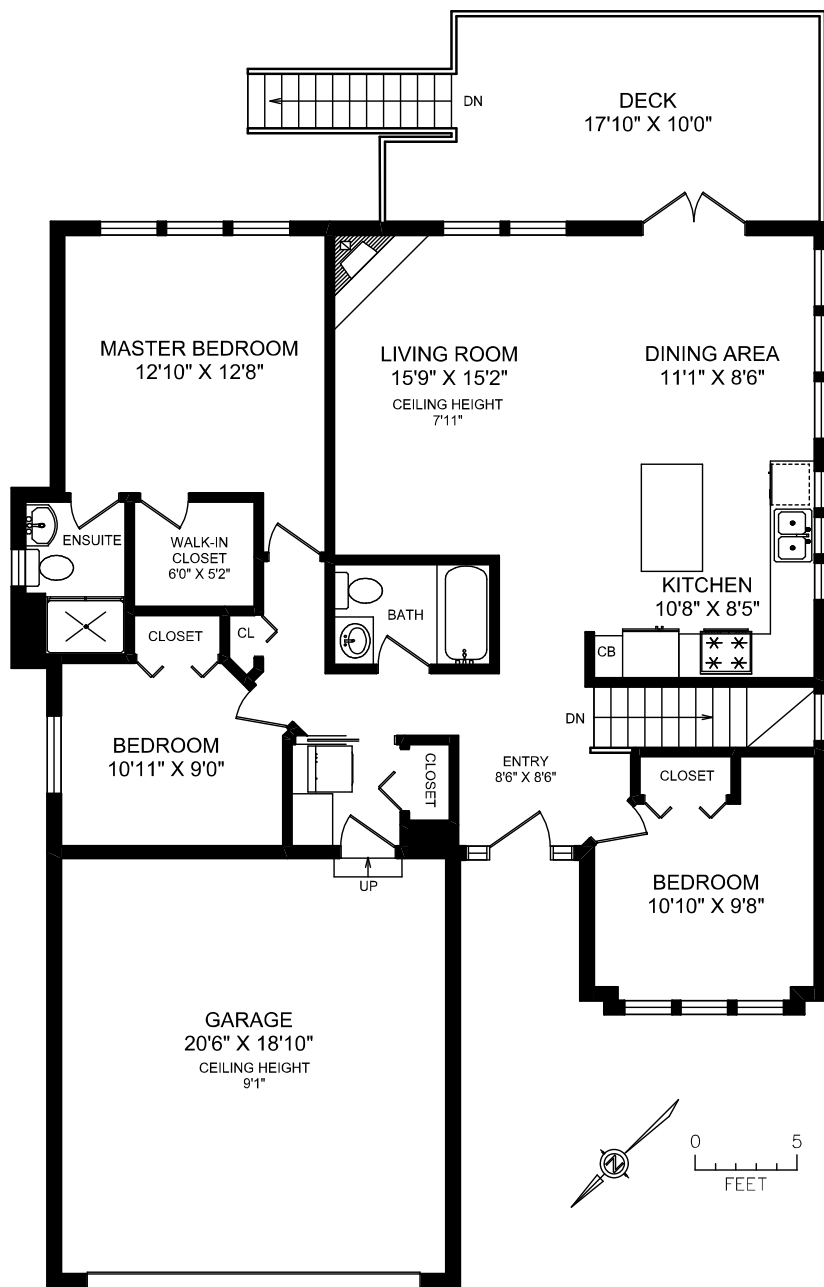

MAIN FLOOR

LOWER FLOOR

AREA	SQ FT		
FLOOR	FINISHED	UNFINISHED	TOTAL
MAIN	1302	0	1302
UPPER	0	0	0
LOWER	1127	154	1281
TOTAL	2429	154	2583
GARAGE		427	
DECK		236	

**PEMBERTON
HOLMES**

• ESTABLISHED 1887 •

3593 SUN VISTA

MEASURED FOR THE EXCLUSIVE USE OF
ELI MAVRIKOS

MEASURED JUNE 14, 2013 BY JACOB GALATI

realfoto
marketing tools for REALTORS®

250.388.6998 orders@realfoto.victoria.com

All information furnished regarding this property is from sources deemed reliable but no warranty or representation is made to the accuracy thereof.