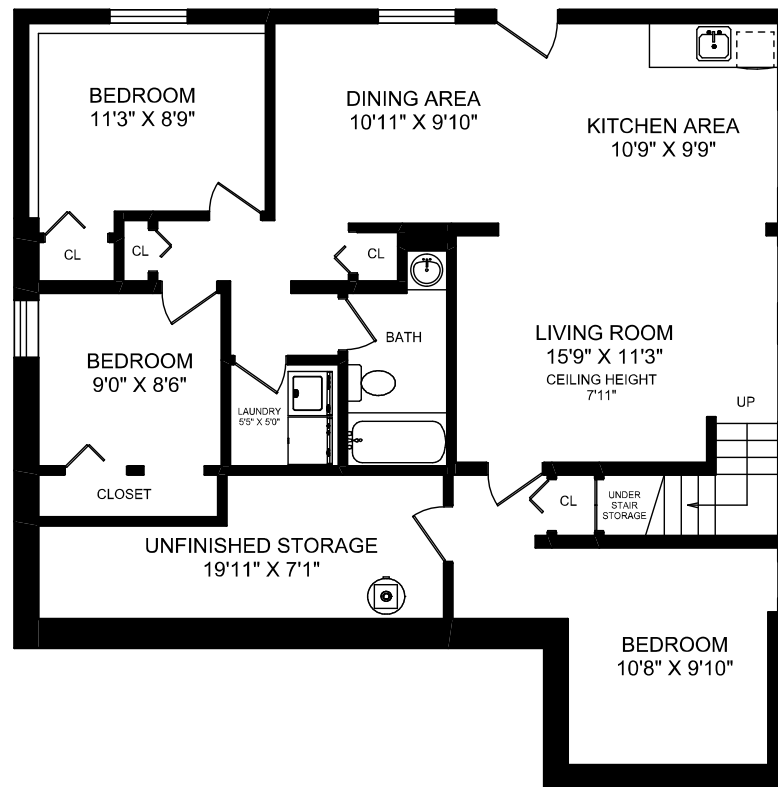

MAIN FLOOR

LOWER FLOOR

AREA	SQ FT		
FLOOR	FINISHED	UNFINISHED	TOTAL
MAIN	1302	0	1302
UPPER	0	0	0
LOWER	1127	154	1281
TOTAL	2429	154	2583
GARAGE		427	
DECK		236	

**PEMBERTON
HOLMES**

• ESTABLISHED 1887 •

3593 SUN VISTA

MEASURED FOR THE EXCLUSIVE USE OF
ELI MAVRIKOS

MEASURED JUNE 14, 2013 BY JACOB GALATI

realfoto
marketing tools for REALTORS®

250.388.6998 orders@realfoto.victoria.com

All information furnished regarding this property is from sources deemed reliable but no warranty or representation is made to the accuracy thereof.