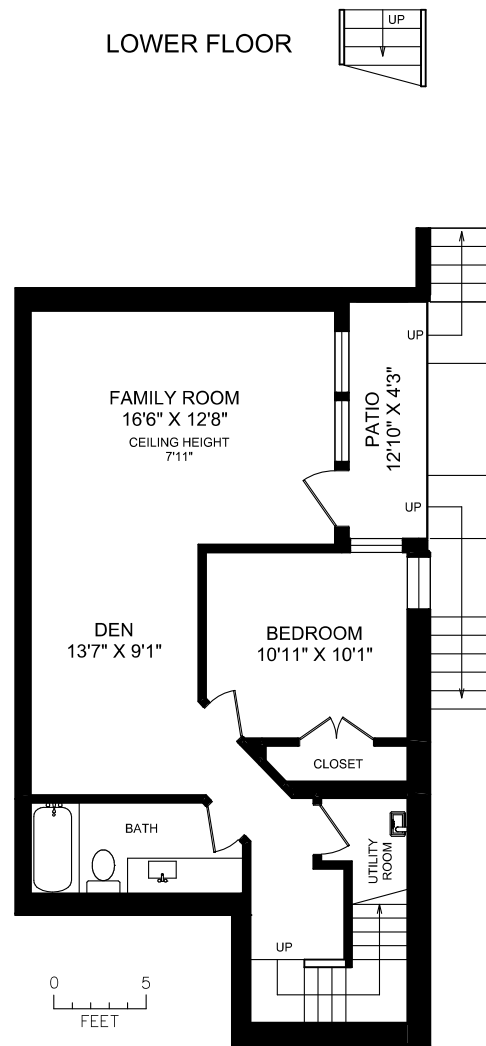

MAIN FLOOR

LOWER FLOOR

UPPER FLOOR

AREA	SQ FT			
	FLOOR	FINISHED	UNFINISHED	TOTAL
MAIN	772	0	772	
UPPER	884	0	884	
LOWER	781	0	781	
TOTAL	2437	0	2437	
GARAGE			232	
PATIO			58	
DECK			244	

ESTABLISHED 1887

1446 FAIRFIELD ROAD

THIS DOCUMENT PREPARED FOR THE EXCLUSIVE USE OF  
ELI MAVRIKOS

MEASURED SEPTEMBER 30, 2014 BY CLAY OVINGE

250.388.6998 orders@realfoto.ca

All information furnished regarding this property is from sources deemed reliable but no warranty or representation is made to the accuracy thereof.