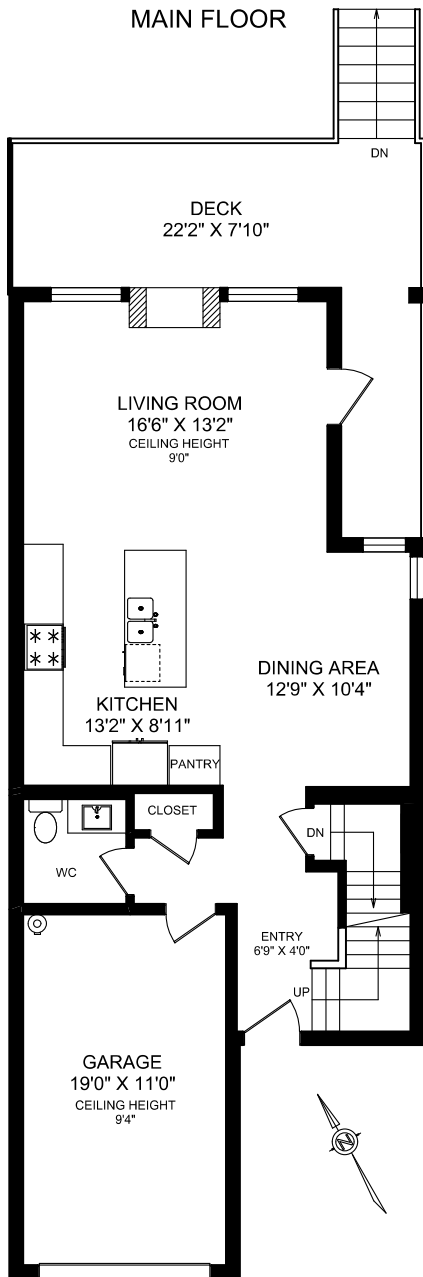

MAIN FLOOR

LOWER FLOOR

UPPER FLOOR

AREA	SQ FT			
	FLOOR	FINISHED	UNFINISHED	TOTAL
MAIN	772	0	772	
UPPER	884	0	884	
LOWER	781	0	781	
TOTAL	2437	0	2437	
GARAGE			232	
PATIO			58	
DECK			244	

ESTABLISHED 1887

1446 FAIRFIELD ROAD

THIS DOCUMENT PREPARED FOR THE EXCLUSIVE USE OF  
ELI MAVRIKOS

MEASURED SEPTEMBER 30, 2014 BY CLAY OVINGE

250.388.6998 orders@realfoto.ca

All information furnished regarding this property is from sources deemed reliable but no warranty or representation is made to the accuracy thereof.