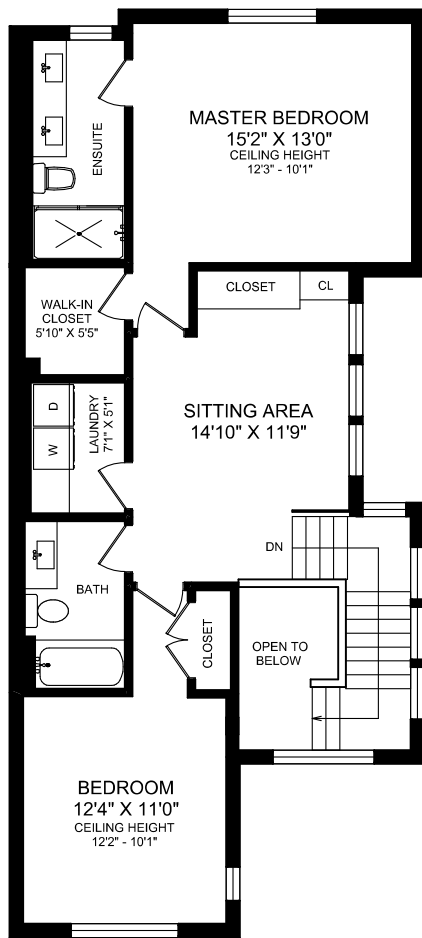

MAIN FLOOR

LOWER FLOOR

UPPER FLOOR

AREA	SQ FT			
	FLOOR	FINISHED	UNFINISHED	TOTAL
MAIN	772	0	772	
UPPER	884	0	884	
LOWER	781	0	781	
TOTAL	2437	0	2437	
GARAGE			232	
PATIO			58	
DECK			244	

ESTABLISHED 1887

1446 FAIRFIELD ROAD

THIS DOCUMENT PREPARED FOR THE EXCLUSIVE USE OF  
ELI MAVRIKOS

MEASURED SEPTEMBER 30, 2014 BY CLAY OVINGE

250.388.6998 orders@realfoto.ca

All information furnished regarding this property is from sources deemed reliable but no warranty or representation is made to the accuracy thereof.