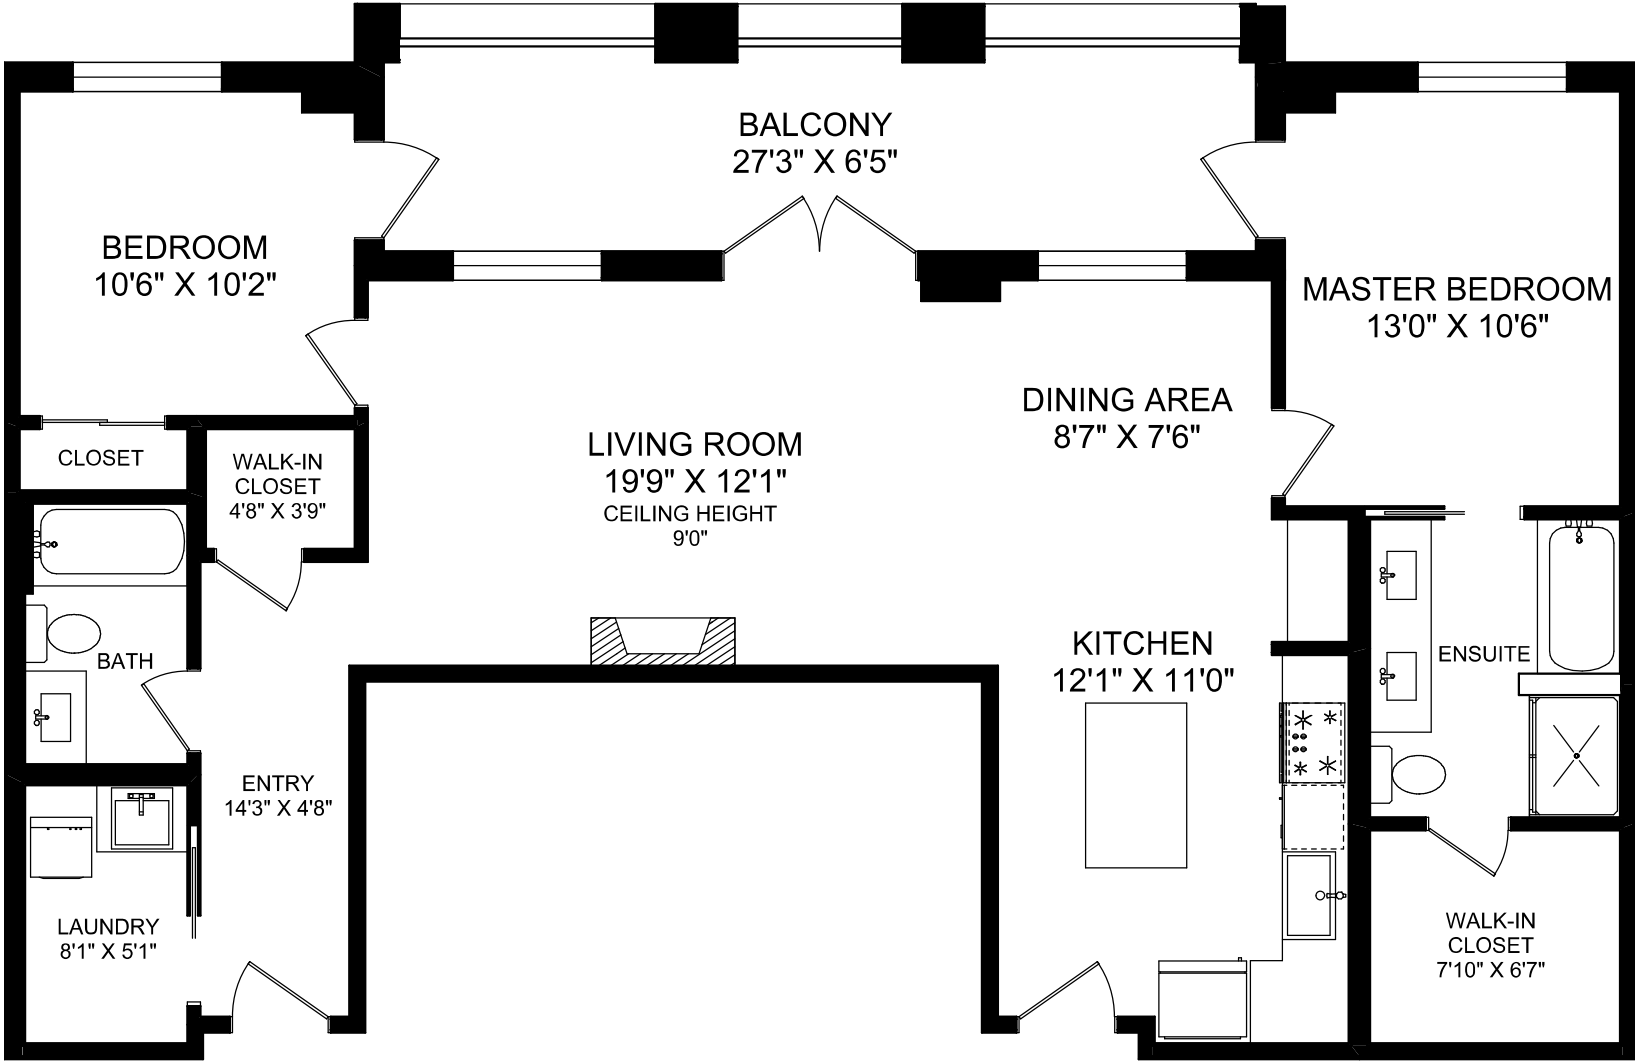

MAIN FLOOR

AREA		SQ FT	
FLOOR	FINISHED	UNFINISHED	TOTAL
MAIN	1200	0	1200
BALCONY		216	

**PEMBERTON
HOLMES**

ESTABLISHED 1887

504-1400 LYNBURNE PLACE

THIS DOCUMENT PREPARED FOR THE EXCLUSIVE USE OF
ELI MAVRIKOS

MEASURED OCTOBER 3, 2014 BY JACOB GALATI

All information furnished regarding this property is from sources deemed reliable but no warranty or representation is made to the accuracy thereof.

realfoto
marketing tools for REALTORS®