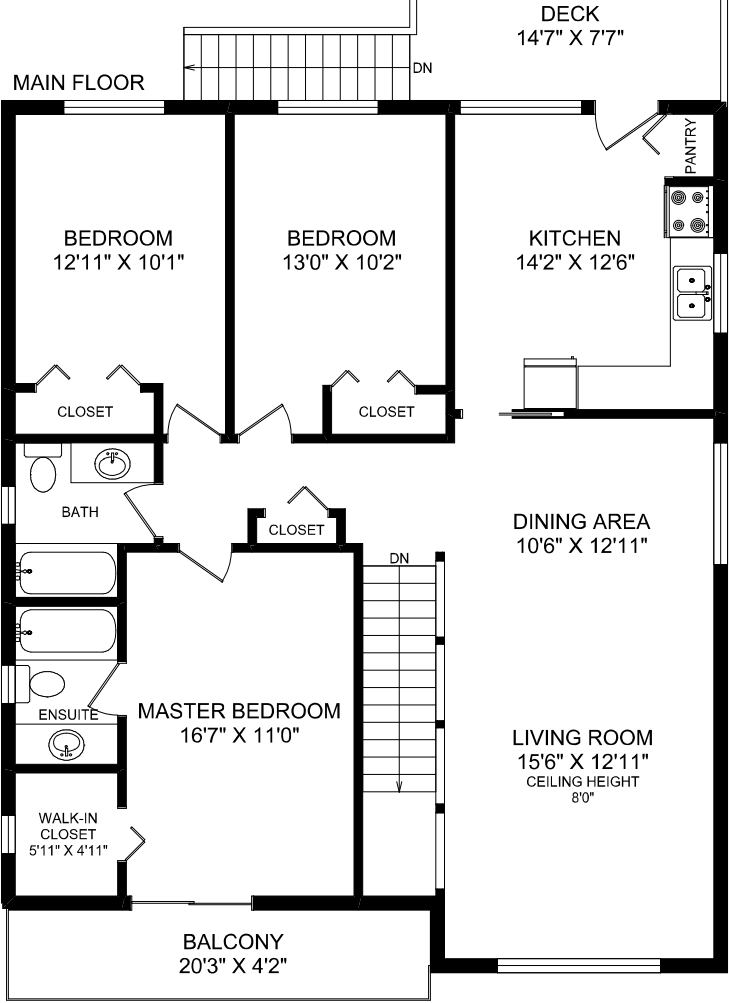

AREA		SQ FT	
FLOOR	FINISHED	UNFINISHED	TOTAL
MAIN	1395	0	1395
GROUND	1395	0	1395
TOTAL	2790	0	2790
PATIO		587	
DECK		121	
BALCONY		88	
SHED		89	

GROUND FLOOR

2415 FERNWOOD ROAD
DOCUMENT PREPARED FOR THE EXCLUSIVE USE OF
ELI MAVRIKOS

MEASURED MAY 13TH, 2015 BY JACOB GALATI

250.388.6998 orders@realfoto.ca

All information furnished regarding this property is from sources deemed reliable but no warranty or representation is made to the accuracy thereof.