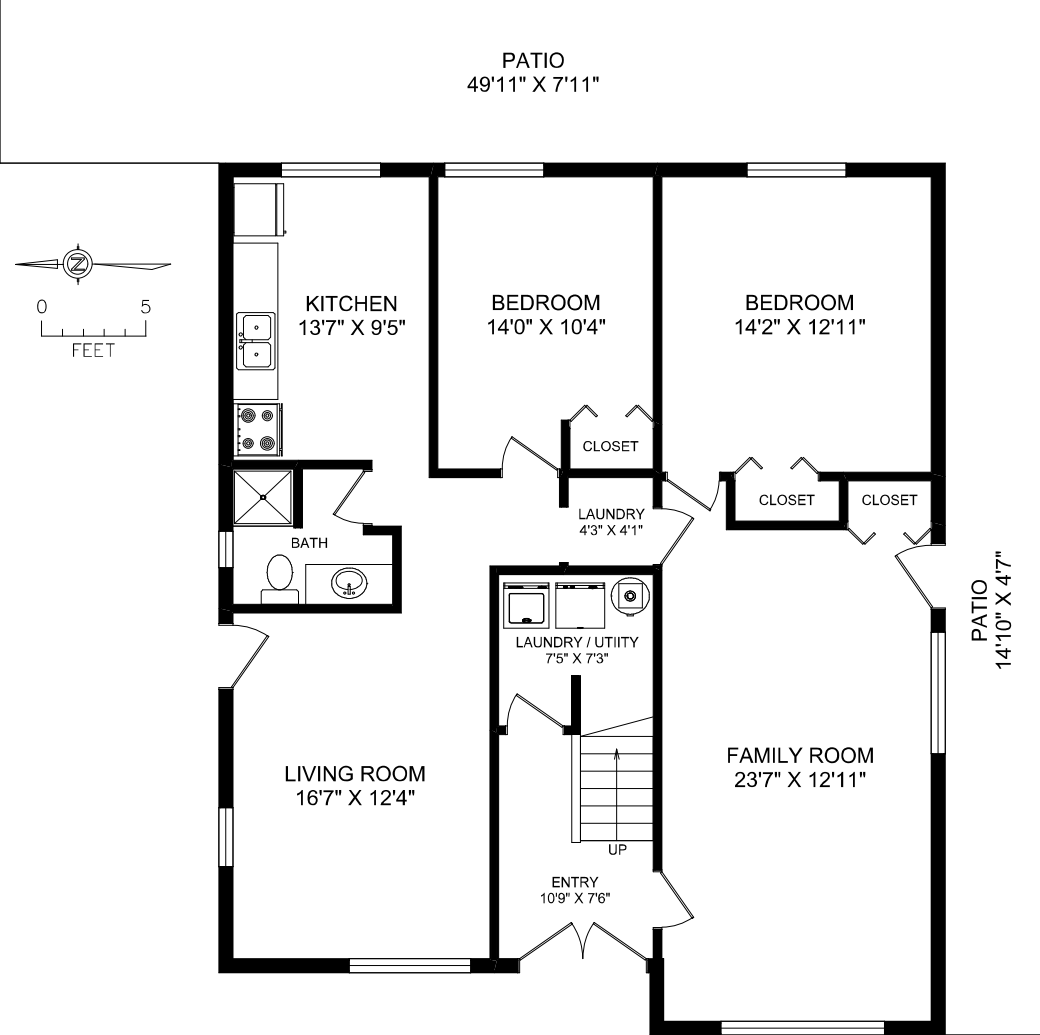

AREA		SQ FT	
FLOOR	FINISHED	UNFINISHED	TOTAL
MAIN	1395	0	1395
GROUND	1395	0	1395
TOTAL	2790	0	2790
PATIO		587	
DECK		121	
BALCONY		88	
SHED		89	

GROUND FLOOR

2415 FERNWOOD ROAD
DOCUMENT PREPARED FOR THE EXCLUSIVE USE OF
ELI MAVRIKOS

MEASURED MAY 13TH, 2015 BY JACOB GALATI

250.388.6998 orders@realfoto.ca

All information furnished regarding this property is from sources deemed reliable but no warranty or representation is made to the accuracy thereof.