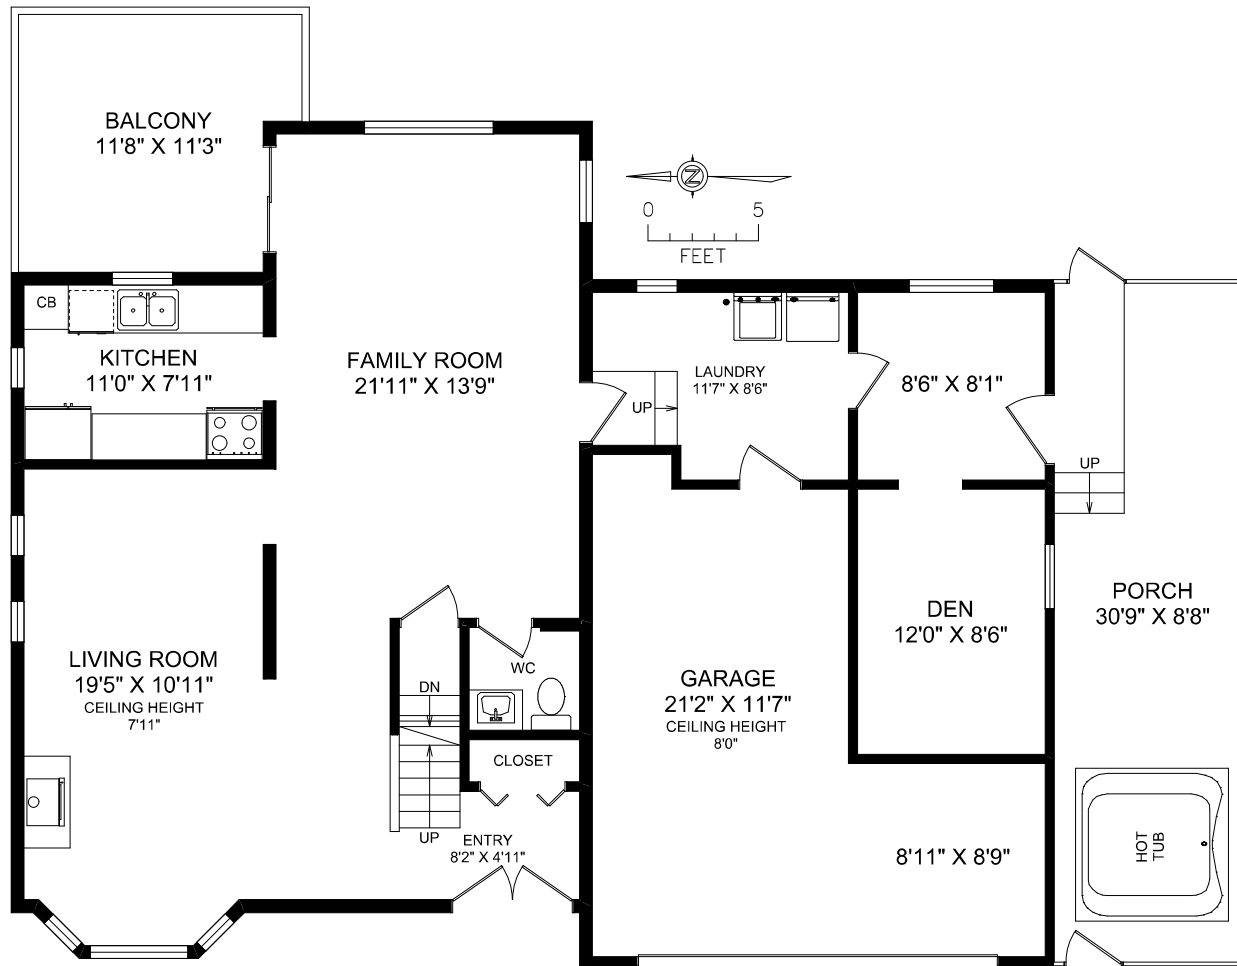

MAIN FLOOR

UPPER FLOOR

AREA		SQ FT	
FLOOR	FINISHED	UNFINISHED	TOTAL
MAIN	1190	0	1190
UPPER	774	0	774
LOWER	0	548	548
TOTAL	1964	548	2512
GARAGE		343	
PORCH		275	
DECK		148	

ESTABLISHED 1887

3281 MARY ANNE CRESCENT

DOCUMENT PREPARED FOR THE EXCLUSIVE USE OF
ELI MAVRIOKS

MEASURED JULY 14TH, 2015 BY ASHLEY OLDRIDGE

All information furnished regarding this property is from sources deemed reliable but no warranty or representation is made to the accuracy thereof.