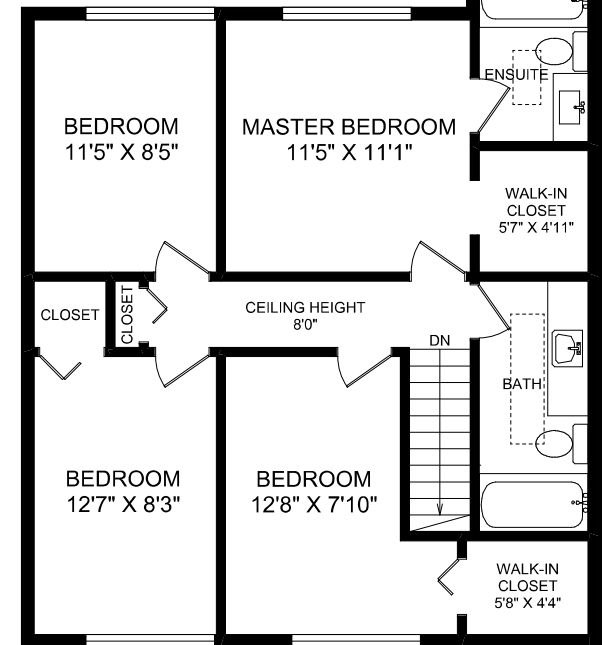

MAIN FLOOR

UPPER FLOOR

AREA		SQ FT	
FLOOR	FINISHED	UNFINISHED	TOTAL
MAIN	1190	0	1190
UPPER	774	0	774
LOWER	0	548	548
TOTAL	1964	548	2512
GARAGE		343	
PORCH		275	
DECK		148	

ESTABLISHED 1887

3281 MARY ANNE CRESCENT

DOCUMENT PREPARED FOR THE EXCLUSIVE USE OF
ELI MAVRIOKS

MEASURED JULY 14TH, 2015 BY ASHLEY OLDRIDGE

All information furnished regarding this property is from sources deemed reliable but no warranty or representation is made to the accuracy thereof.