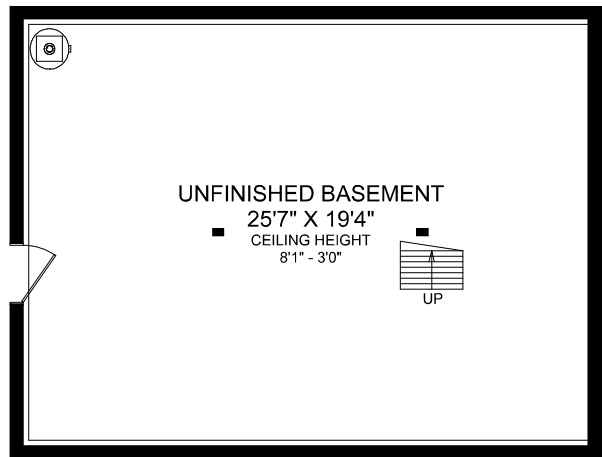

MAIN FLOOR

UPPER FLOOR

AREA		SQ FT	
FLOOR	FINISHED	UNFINISHED	TOTAL
MAIN	1190	0	1190
UPPER	774	0	774
LOWER	0	548	548
TOTAL	1964	548	2512
GARAGE		343	
PORCH		275	
DECK		148	

ESTABLISHED 1887

3281 MARY ANNE CRESCENT

DOCUMENT PREPARED FOR THE EXCLUSIVE USE OF
ELI MAVRIOKS

MEASURED JULY 14TH, 2015 BY ASHLEY OLDRIDGE

All information furnished regarding this property is from sources deemed reliable but no warranty or representation is made to the accuracy thereof.