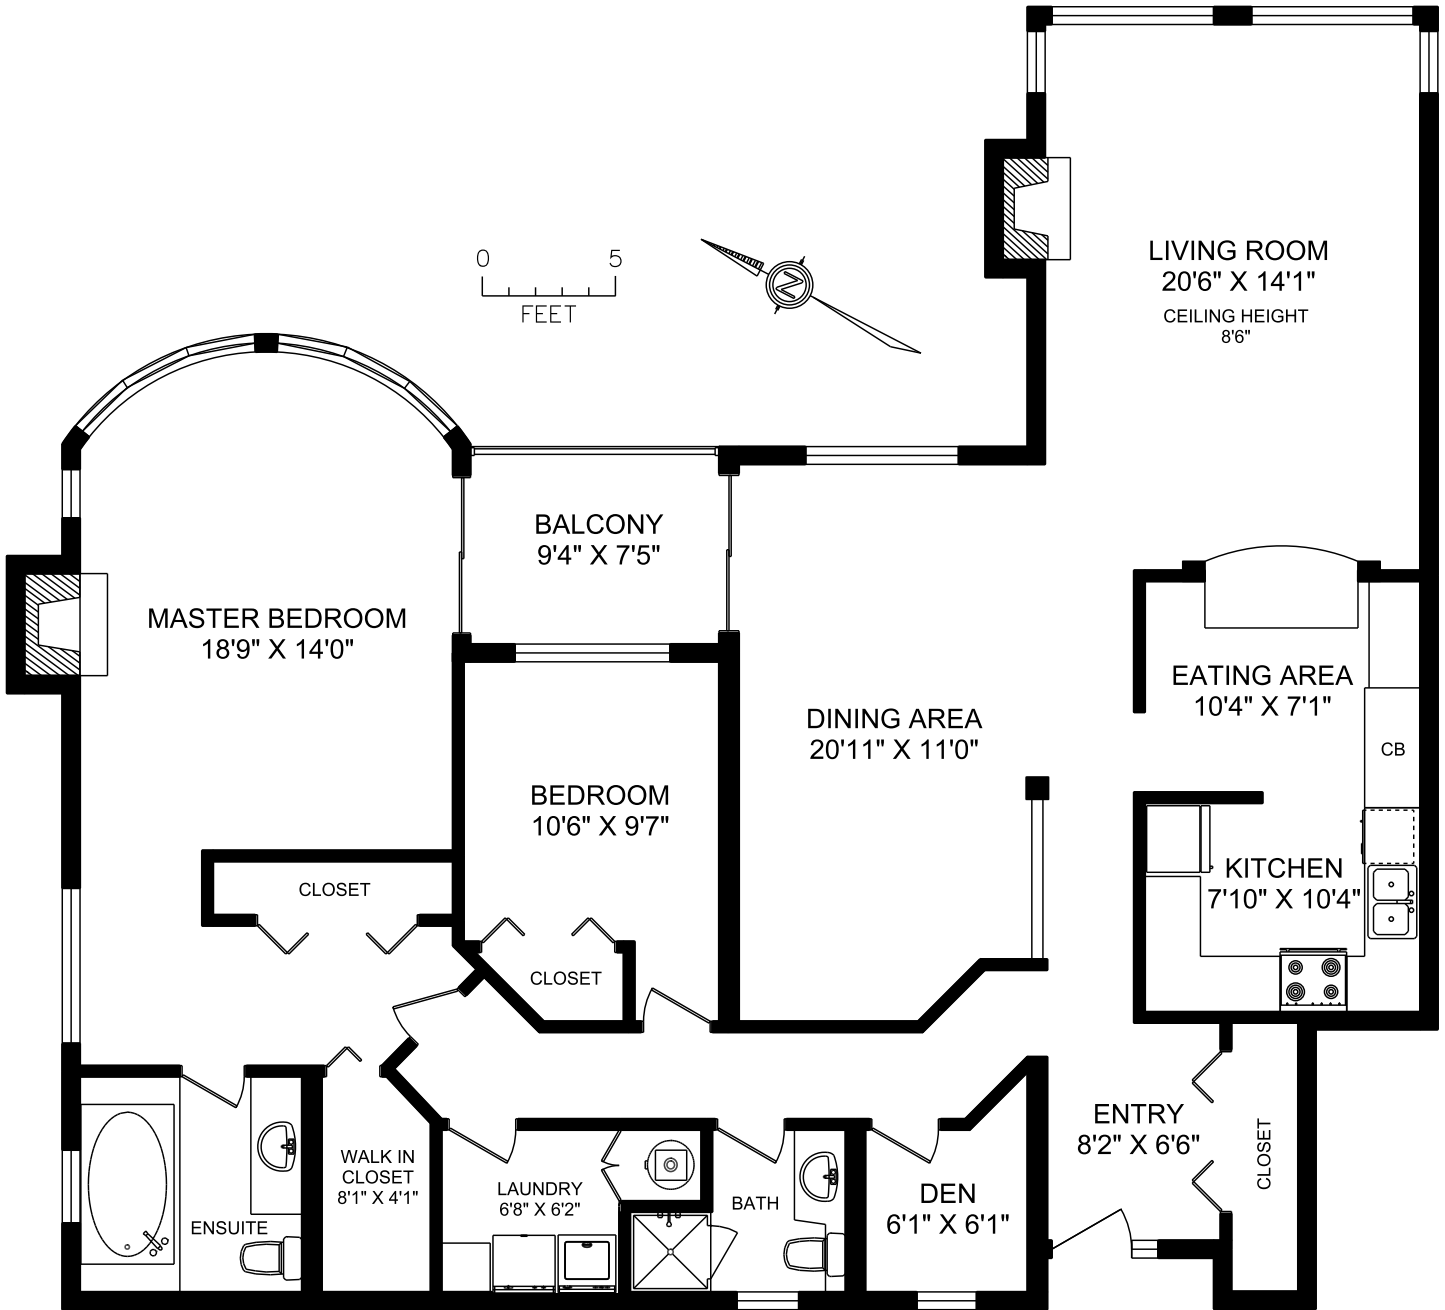

AREA	SQ FT			
	FLOOR	FINISHED	UNFINISHED	TOTAL
MAIN	1916	0	1916	
TOTAL	1916	0	1916	
BALCONY		69		

**PEMBERTON  
HOLMES**

• ESTABLISHED 1887 •

**#407 - 50 SONGHEES ROAD**

MEASURED FOR THE EXCLUSIVE USE OF

**ELI MAVRIKOS**

MEASURED 6TH OF FEBRUARY, 2010 BY JORDAN GREENWOOD

**realfoto**  
marketing services for realtors

250.388.6998 orders@realfoto.ca www.realfoto.ca

All information furnished regarding this property is from sources deemed reliable but no warranty or representation is made to the accuracy thereof.