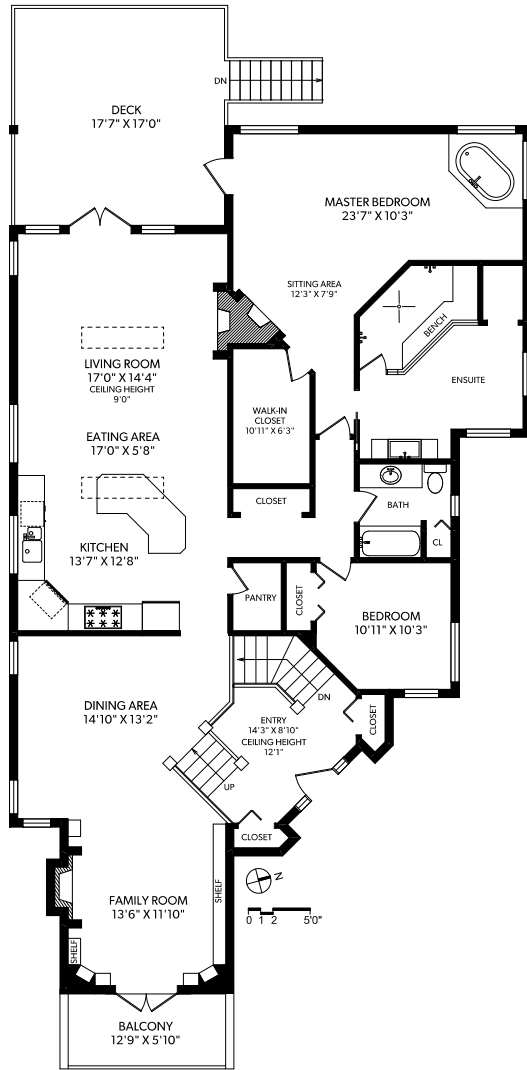

MAIN FLOOR

LOWER FLOOR

FLOOR	FINISHED	UNFINISHED	TOTAL	OTHER AREAS	
MAIN	2189	0	2189	DECK	310
LOWER	1908	0	1908	BALCONY	86
TOTAL	4097	0	4097	PATIO	684
				GARAGE	531

REAL FOTO **1217 KNOCKAN PLACE**
 DOCUMENT PREPARED FOR THE EXCLUSIVE USE OF
ELI MAVRIKOS

250-388-6998
 ORDERS@REALFOTO.CA MEASURED 05/03/2016 BY TODD MAYER

All information furnished regarding this property is from sources deemed reliable but no warranty or representation is made to the accuracy thereof.