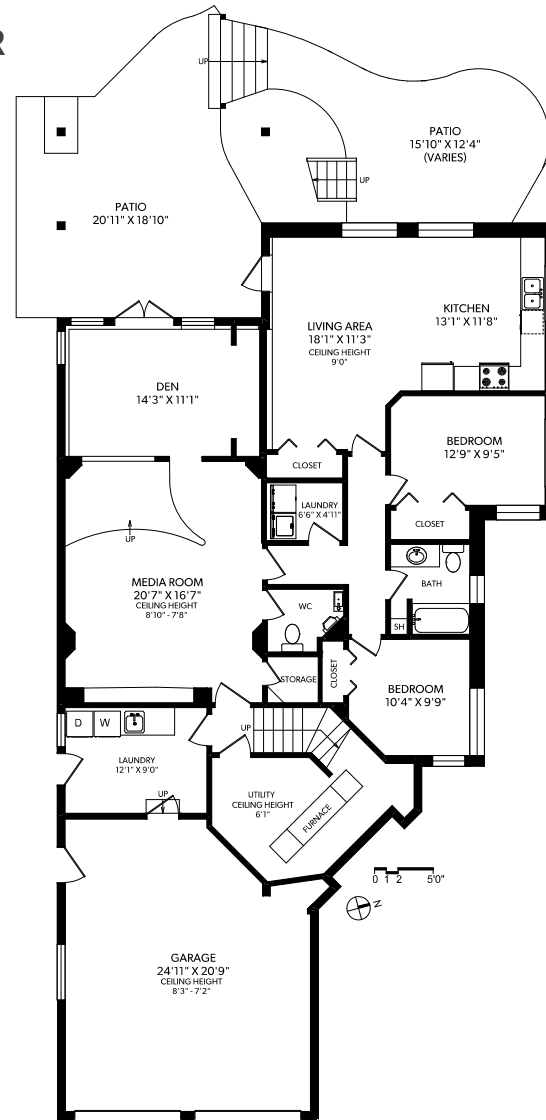

MAIN FLOOR

LOWER FLOOR

FLOOR	FINISHED	UNFINISHED	TOTAL	OTHER AREAS	
MAIN	2189	0	2189	DECK	310
LOWER	1908	0	1908	BALCONY	86
TOTAL	4097	0	4097	PATIO	684
				GARAGE	531

REAL FOTO **1217 KNOCKAN PLACE**
 DOCUMENT PREPARED FOR THE EXCLUSIVE USE OF
ELI MAVRIKOS

250-388-6998
 ORDERS@REALFOTO.CA MEASURED 05/03/2016 BY TODD MAYER

All information furnished regarding this property is from sources deemed reliable but no warranty or representation is made to the accuracy thereof.