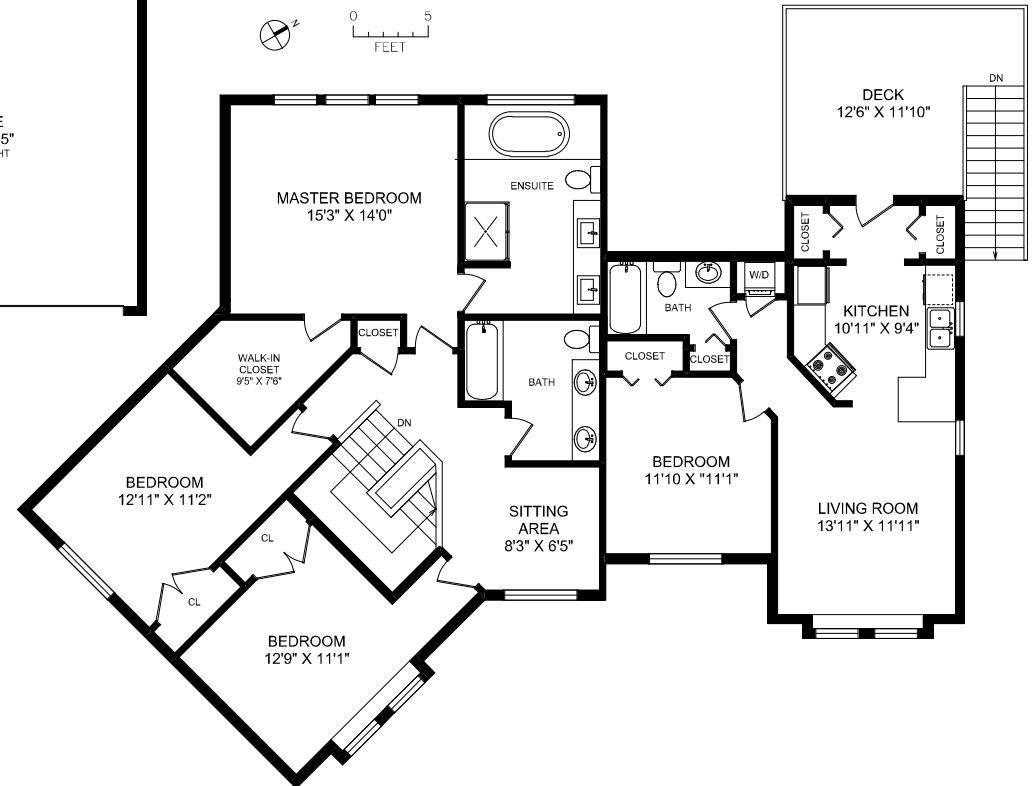

MAIN FLOOR

UPPER FLOOR

FLOOR	FINISHED	UNFINISHED	TOTAL	OTHER AREAS
MAIN	1855	0	1855	DECK 228
UPPER	1808	0	1808	GARAGE 735
TOTAL	3663	0	3663	

REAL FOTO **116 MEADOW PARK LANE**
 DOCUMENT PREPARED FOR THE EXCLUSIVE USE OF
ELI MAVRIKOS

250-388-6998
 ORDERS@REALFOTO.CA MEASURED 05/17/2016 BY JUSTIN GREENWOOD

All information furnished regarding this property is from sources deemed reliable but no warranty or representation is made to the accuracy thereof.