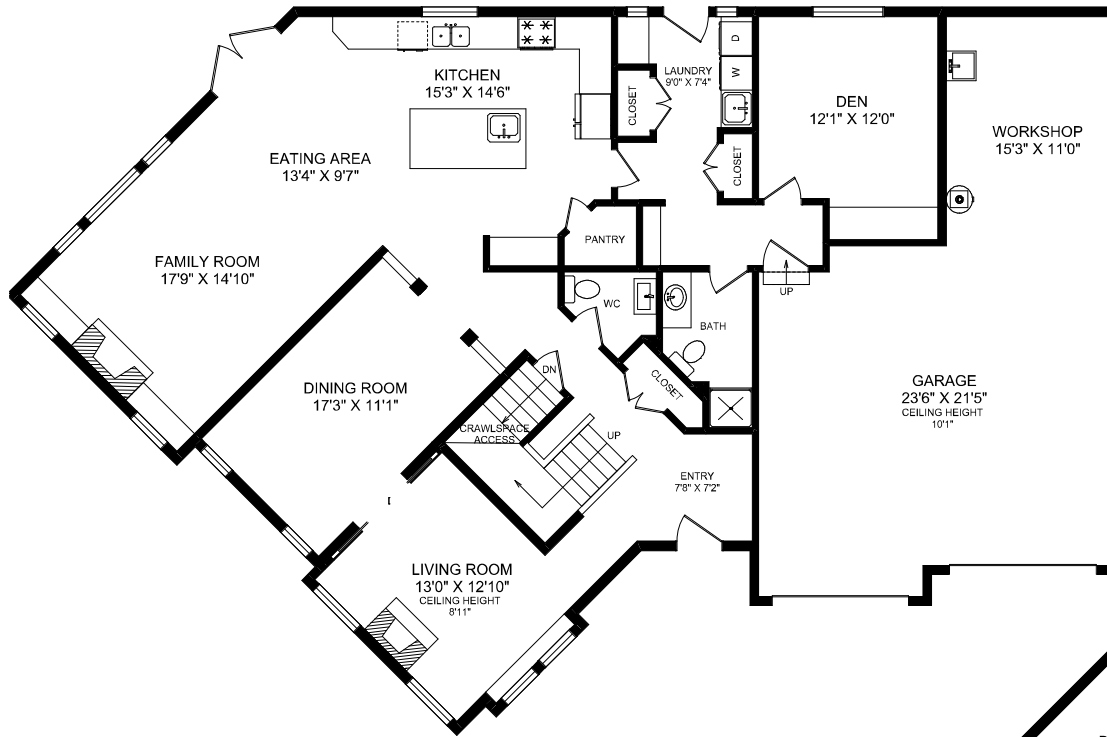

MAIN FLOOR

UPPER FLOOR

FLOOR	FINISHED	UNFINISHED	TOTAL	OTHER AREAS
MAIN	1855	0	1855	DECK 228
UPPER	1808	0	1808	GARAGE 735
TOTAL	3663	0	3663	

REAL FOTO **116 MEADOW PARK LANE**
 DOCUMENT PREPARED FOR THE EXCLUSIVE USE OF
ELI MAVRIKOS

250-388-6998
 ORDERS@REALFOTO.CA MEASURED 05/17/2016 BY JUSTIN GREENWOOD

All information furnished regarding this property is from sources deemed reliable but no warranty or representation is made to the accuracy thereof.