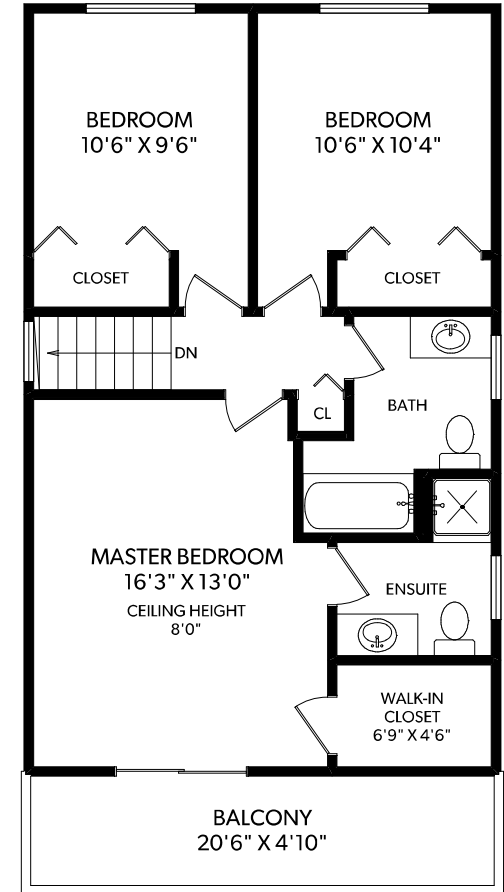

MAIN FLOOR

UPPER FLOOR

FLOOR	FINISHED	UNFINISHED	TOTAL	OTHER AREAS
MAIN	1081	55	1136	PATIO 267
UPPER	721	0	721	BALCONY 112
TOTAL	1802	55	1857	GARAGE 363

4288 OAKFIELD CRESCENT

DOCUMENT PREPARED FOR THE EXCLUSIVE USE OF

ELI MAVRIKOS

250-388-6998

ORDERS@REALFOTO.CA MEASURED 06/29/2016 BY CLAYTON OVINGE

All information furnished regarding this property is from sources deemed reliable but no warranty or representation is made to the accuracy thereof.