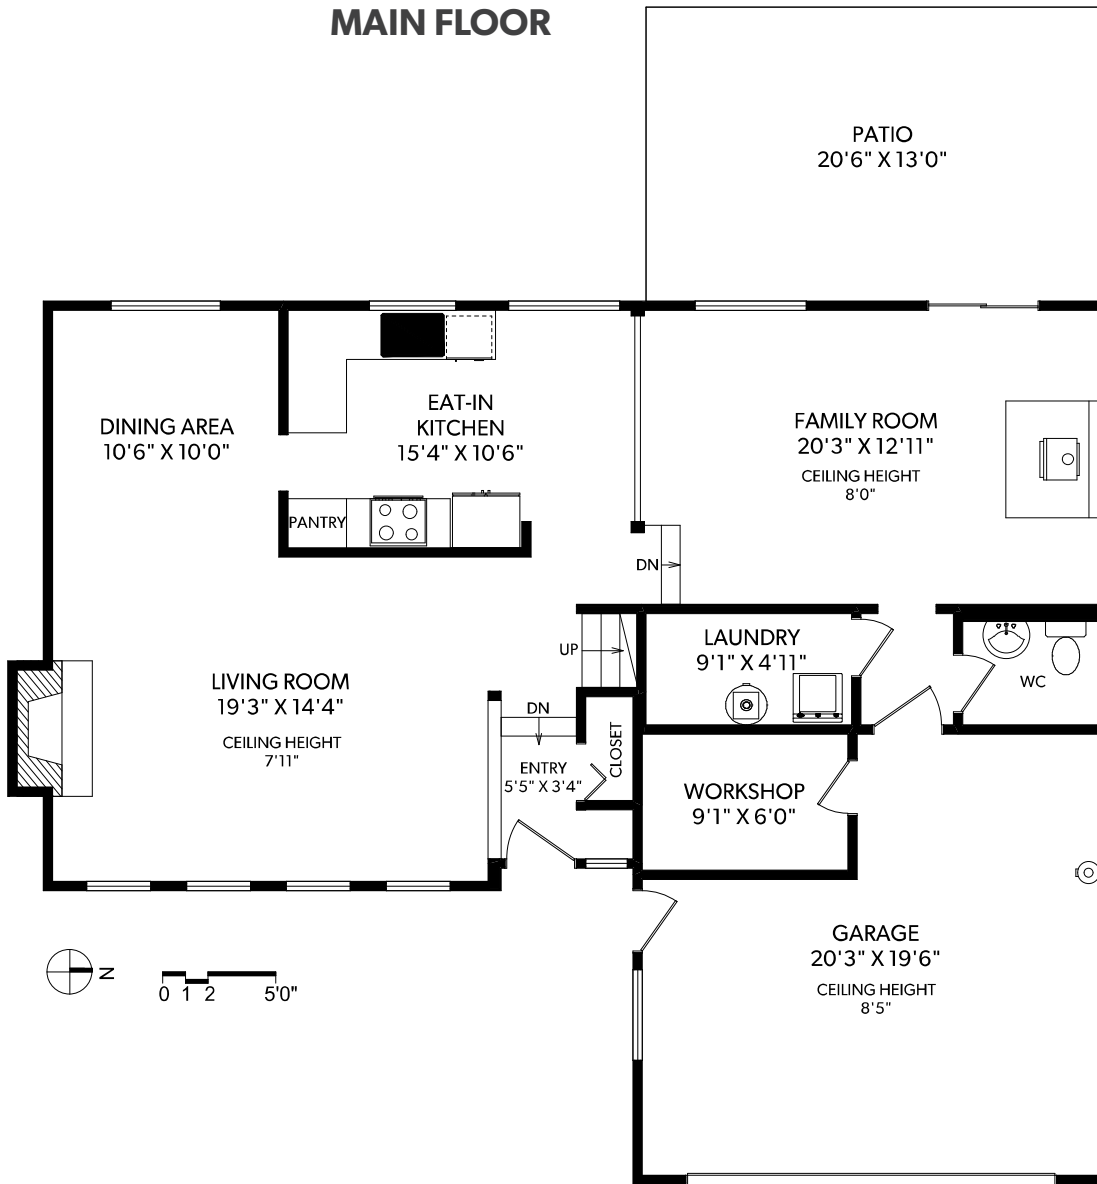

MAIN FLOOR

UPPER FLOOR

FLOOR	FINISHED	UNFINISHED	TOTAL	OTHER AREAS
MAIN	1081	55	1136	PATIO 267
UPPER	721	0	721	BALCONY 112
TOTAL	1802	55	1857	GARAGE 363

4288 OAKFIELD CRESCENT

DOCUMENT PREPARED FOR THE EXCLUSIVE USE OF

ELI MAVRIKOS

250-388-6998

ORDERS@REALFOTO.CA MEASURED 06/29/2016 BY CLAYTON OVINGE

All information furnished regarding this property is from sources deemed reliable but no warranty or representation is made to the accuracy thereof.