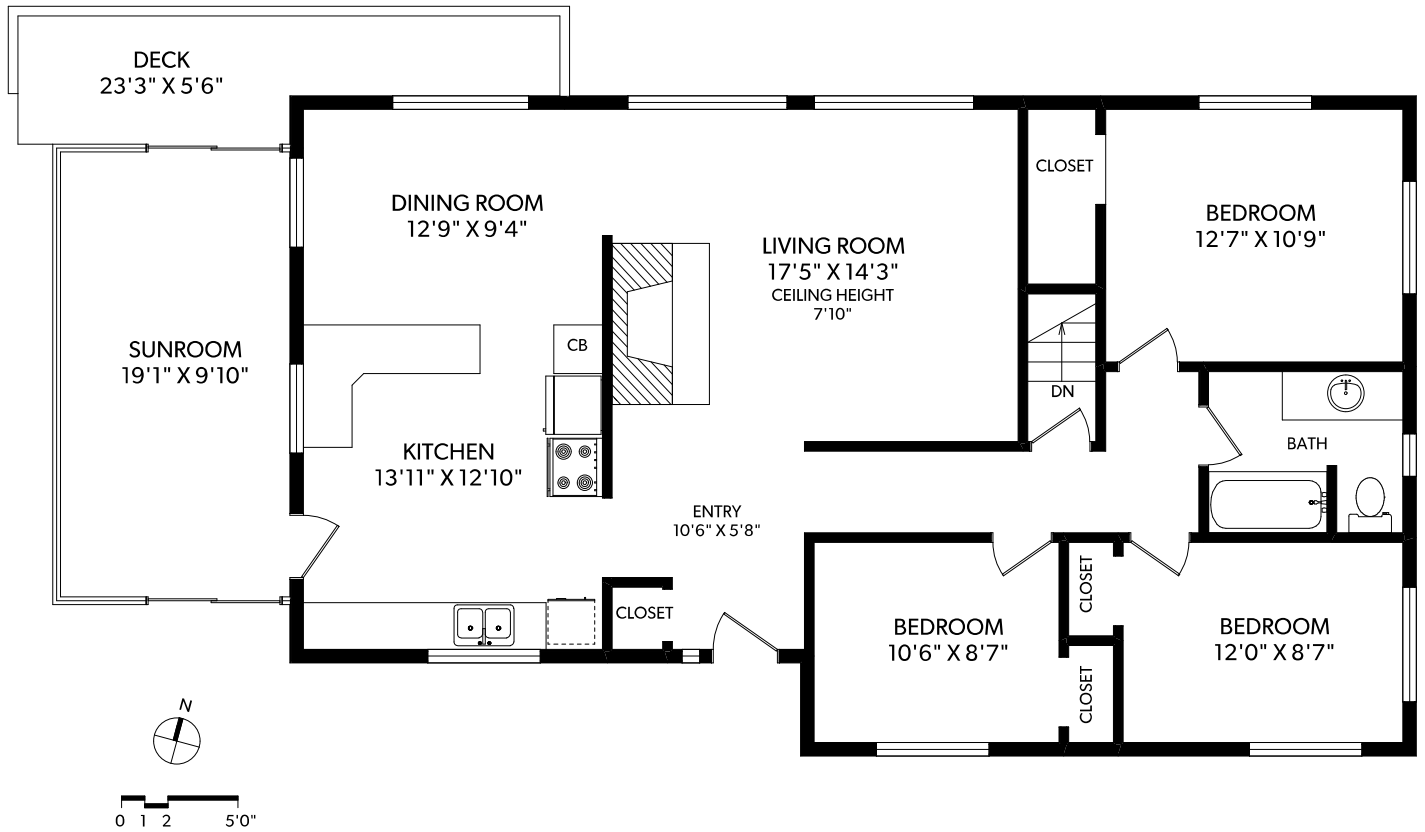

MAIN FLOOR

LOWER FLOOR

FLOOR	FINISHED	UNFINISHED	TOTAL	OTHER AREAS
MAIN	1282	201	1483	DECK 118
LOWER	593	688	1281	STORAGE 148
TOTAL	1875	889	2764	

6894 WALLACE DRICE
DOCUMENT PREPARED FOR THE EXCLUSIVE USE OF
ELI MAVRIKOS

250-388-6998
ORDERS@REALFOTO.CA MEASURED 10/17/2016 BY KARA ANDERSON
All information furnished regarding this property is from sources deemed reliable but no warranty or representation is made to the accuracy thereof.