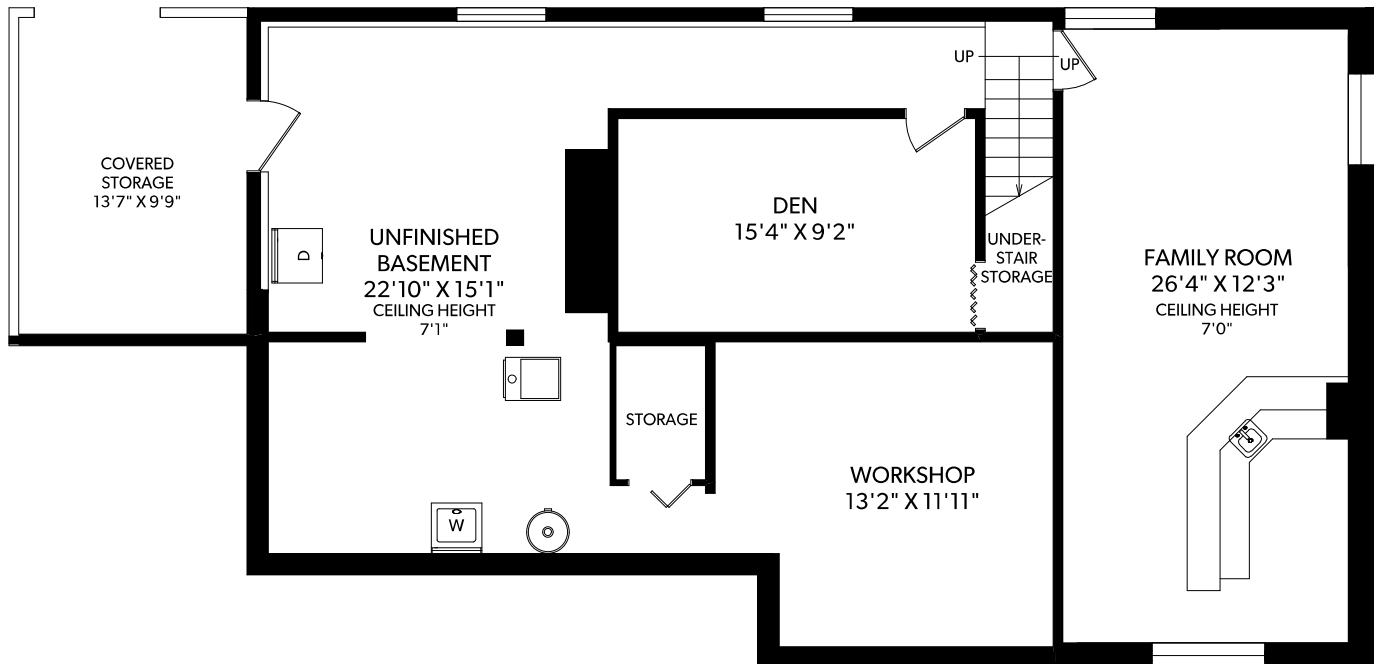

MAIN FLOOR

LOWER FLOOR

FLOOR	FINISHED	UNFINISHED	TOTAL	OTHER AREAS
MAIN	1282	201	1483	DECK 118
LOWER	593	688	1281	STORAGE 148
TOTAL	1875	889	2764	

6894 WALLACE DRICE
DOCUMENT PREPARED FOR THE EXCLUSIVE USE OF
ELI MAVRIKOS

250-388-6998
ORDERS@REALFOTO.CA MEASURED 10/17/2016 BY KARA ANDERSON
All information furnished regarding this property is from sources deemed reliable but no warranty or representation is made to the accuracy thereof.