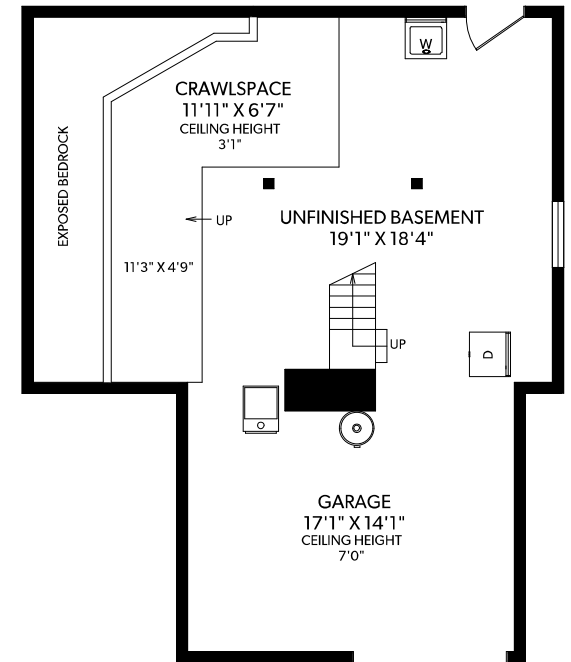

UPPER FLOOR

MAIN FLOOR

LOWER FLOOR

FLOOR	FINISHED	UNFINISHED	TOTAL	OTHER AREAS
MAIN	831	0	831	GARAGE 268
UPPER	495	0	495	DECK 387
LOWER	312	0	312	CRAWLSPACE 144
TOTAL	1638	0	1638	

REAL FOTO **228 ISLAND HIGHWAY**
 DOCUMENT PREPARED FOR THE EXCLUSIVE USE OF
ELI MAVRIKOS

250-388-6998
 ORDERS@REALFOTO.CA MEASURED 02/14/2017 BY KARA ANDERSON

All information furnished regarding this property is from sources deemed reliable but no warranty or representation is made to the accuracy thereof.