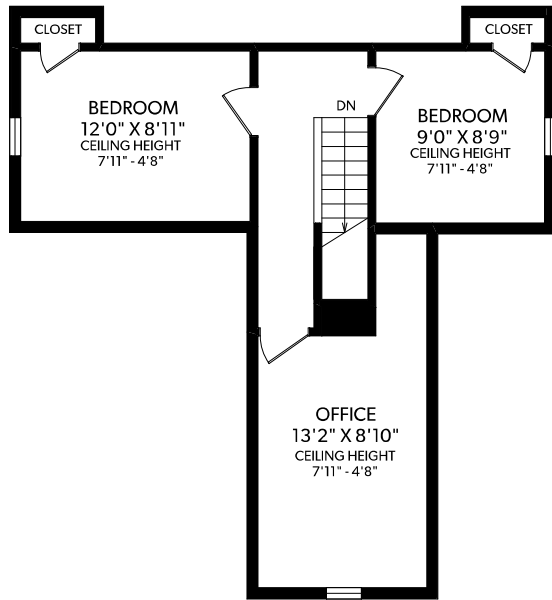

UPPER FLOOR

MAIN FLOOR

LOWER FLOOR

FLOOR	FINISHED	UNFINISHED	TOTAL	OTHER AREAS
MAIN	831	0	831	GARAGE 268
UPPER	495	0	495	DECK 387
LOWER	312	0	312	CRAWLSPACE 144
TOTAL	1638	0	1638	

REAL FOTO **228 ISLAND HIGHWAY**
 DOCUMENT PREPARED FOR THE EXCLUSIVE USE OF
ELI MAVRIKOS

250-388-6998
 ORDERS@REALFOTO.CA MEASURED 02/14/2017 BY KARA ANDERSON

All information furnished regarding this property is from sources deemed reliable but no warranty or representation is made to the accuracy thereof.