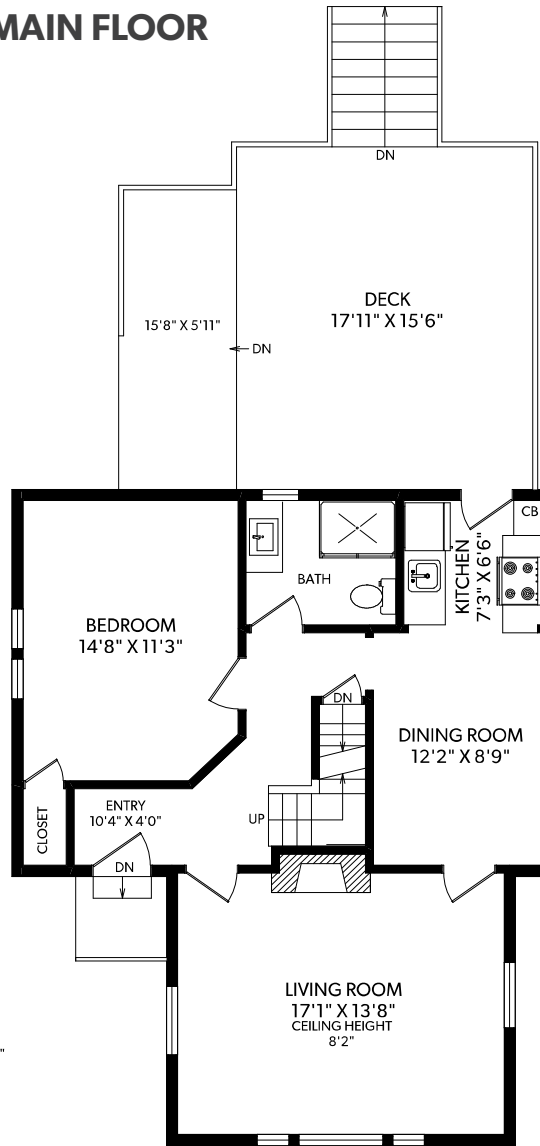

UPPER FLOOR

MAIN FLOOR

LOWER FLOOR

FLOOR	FINISHED	UNFINISHED	TOTAL	OTHER AREAS
MAIN	831	0	831	GARAGE 268
UPPER	495	0	495	DECK 387
LOWER	312	0	312	CRAWLSPACE 144
TOTAL	1638	0	1638	

REAL FOTO **228 ISLAND HIGHWAY**
 DOCUMENT PREPARED FOR THE EXCLUSIVE USE OF
ELI MAVRIKOS

250-388-6998
 ORDERS@REALFOTO.CA MEASURED 02/14/2017 BY KARA ANDERSON

All information furnished regarding this property is from sources deemed reliable but no warranty or representation is made to the accuracy thereof.