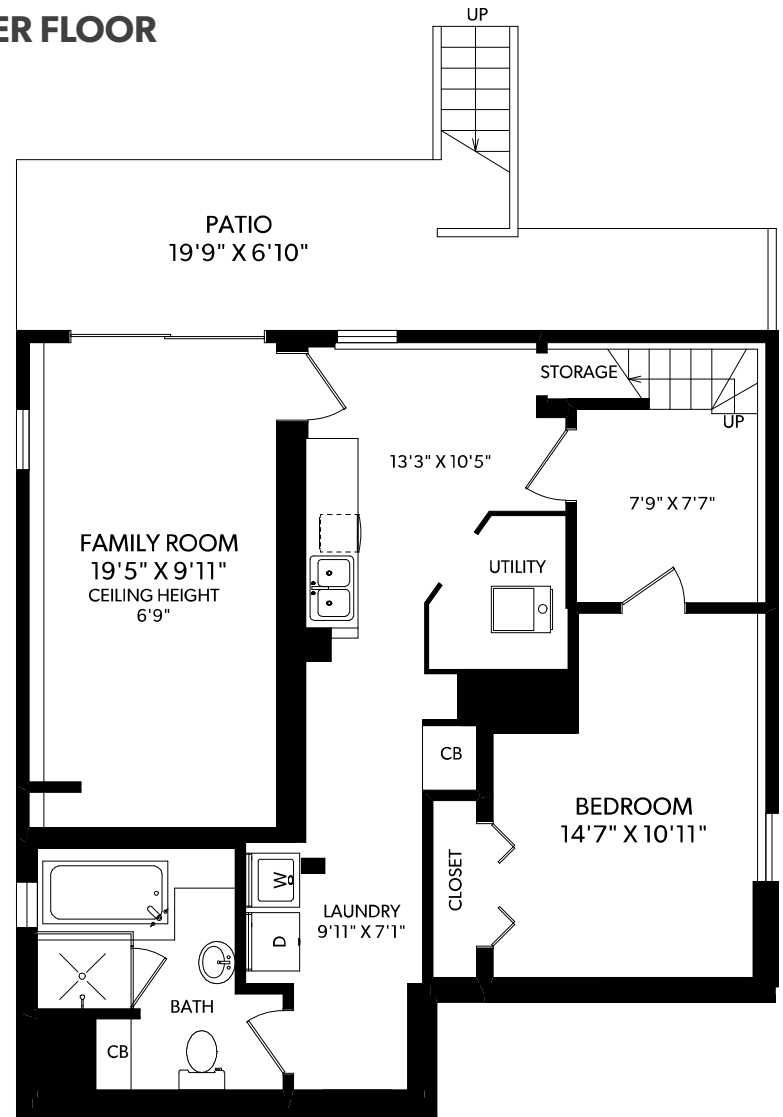

MAIN FLOOR

LOWER FLOOR

FLOOR	FINISHED	UNFINISHED	TOTAL	OTHER AREAS
MAIN	945	0	945	DECK 140
LOWER	899	0	899	PATIO 186
TOTAL	1844	0	1844	

REAL FOTO **859 RICHMOND AVENUE**
 DOCUMENT PREPARED FOR THE EXCLUSIVE USE OF
ELI MAVRIKOS*