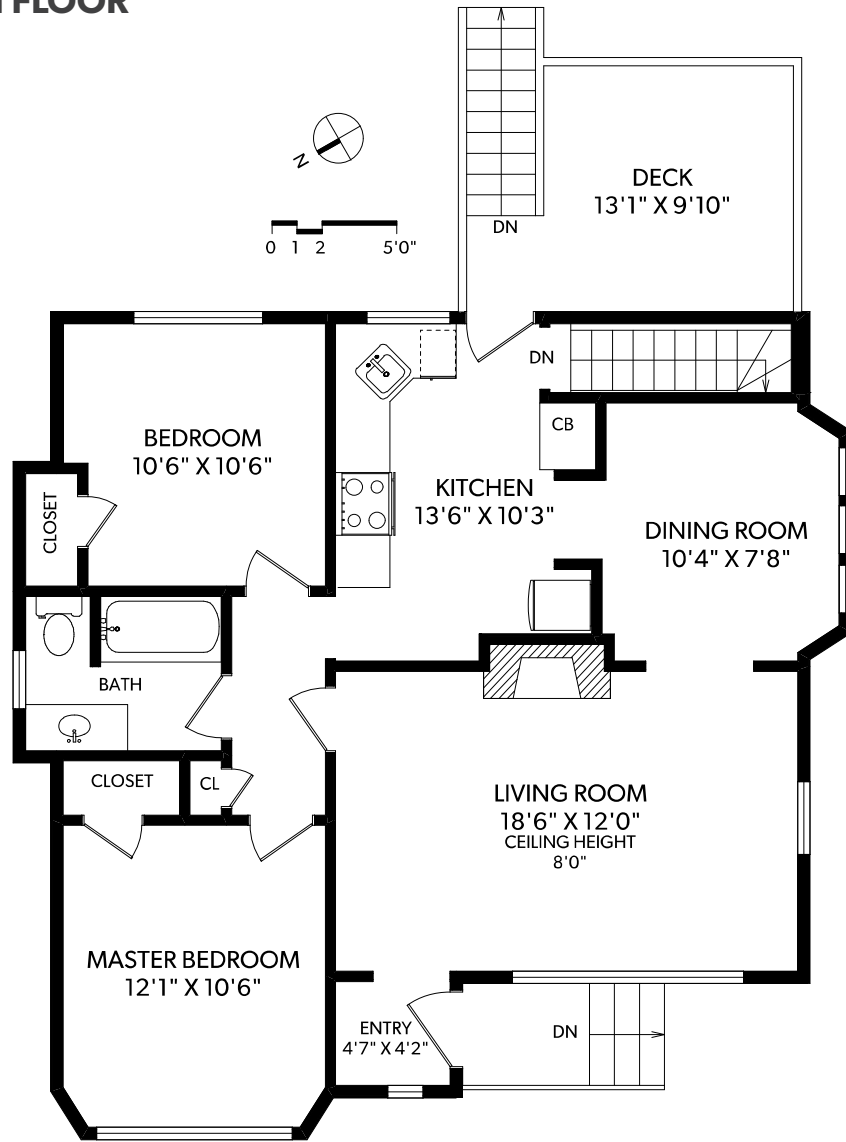

MAIN FLOOR

LOWER FLOOR

FLOOR	FINISHED	UNFINISHED	TOTAL	OTHER AREAS
MAIN	945	0	945	DECK 140
LOWER	899	0	899	PATIO 186
TOTAL	1844	0	1844	

REAL FOTO **859 RICHMOND AVENUE**
 DOCUMENT PREPARED FOR THE EXCLUSIVE USE OF
ELI MAVRIKOS*