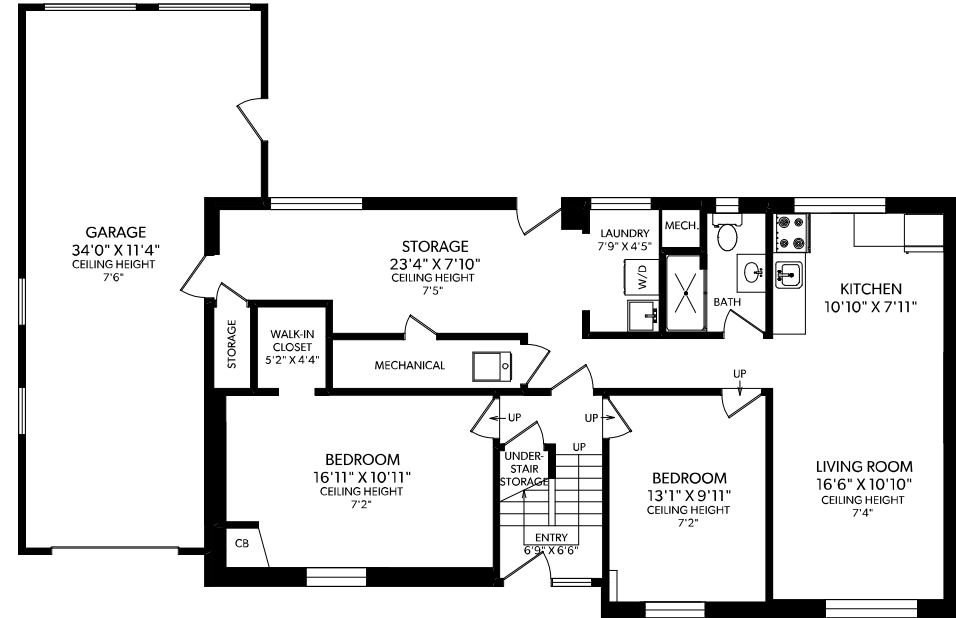

MAIN FLOOR

LOWER FLOOR

FLOOR	FINISHED	UNFINISHED	TOTAL	OTHER AREAS	
MAIN	1219	0	1219	GARAGE	462
LOWER	1219	0	1219	DECK	751
TOTAL	2438	0	2438		

1563 ELM STREET

DOCUMENT PREPARED FOR THE EXCLUSIVE USE OF

ELIAS MAVRIKOS*