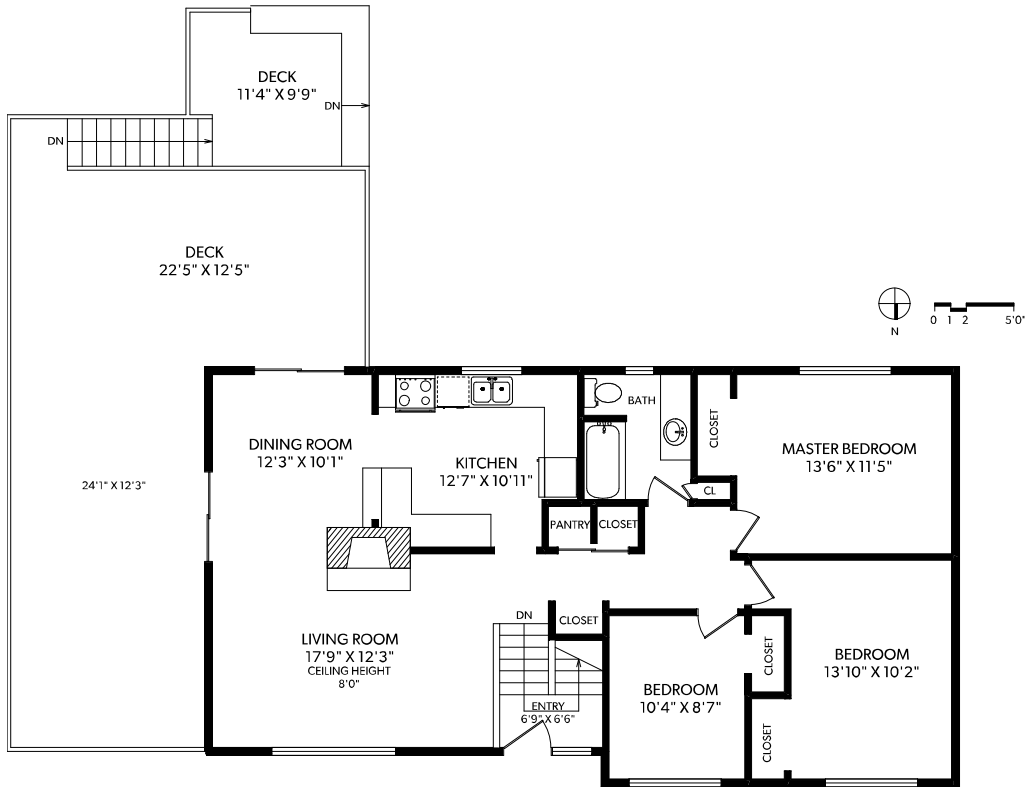

MAIN FLOOR

LOWER FLOOR

FLOOR	FINISHED	UNFINISHED	TOTAL	OTHER AREAS	
MAIN	1219	0	1219	GARAGE	462
LOWER	1219	0	1219	DECK	751
TOTAL	2438	0	2438		

1563 ELM STREET

DOCUMENT PREPARED FOR THE EXCLUSIVE USE OF

ELIAS MAVRIKOS*