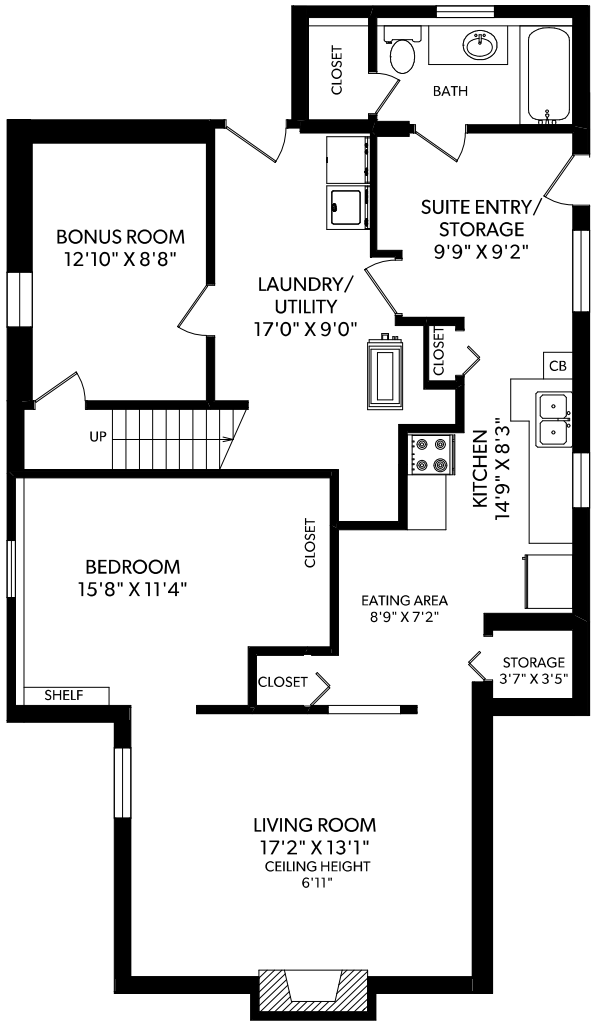

# LOWER FLOOR

# MAIN FLOOR

# UPPER FLOOR

FLOOR	FINISHED	UNFINISHED	TOTAL
MAIN	1180	0	1180
UPPER	385	0	385
LOWER	1272	0	1272
<b>TOTAL</b>	<b>2837</b>	<b>0</b>	<b>2837</b>

OTHER AREAS		
DECK		130