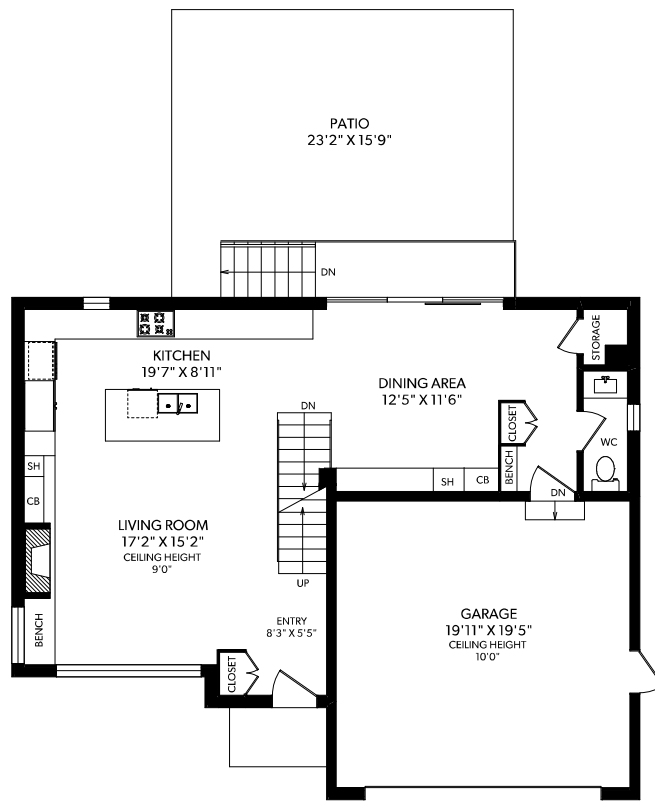

UPPER FLOOR

MAIN FLOOR

LOWER FLOOR

FLOOR	FINISHED	UNFINISHED	TOTAL	OTHER AREAS
MAIN	870	0	870	GARAGE 421
UPPER	1128	0	1128	PATIO 377
LOWER	870	0	870	BALCONIES 246
TOTAL	2898	0	2898	

REAL FOTO 1212 DALLAS ROAD
 DOCUMENT PREPARED FOR THE EXCLUSIVE USE OF
ELI MAVRIKOS

250-388-6998
 ORDERS@REALFOTO.CA MEASURED 02/28/2017 BY TODD MAYER

All information furnished regarding this property is from sources deemed reliable but no warranty or representation is made to the accuracy thereof.