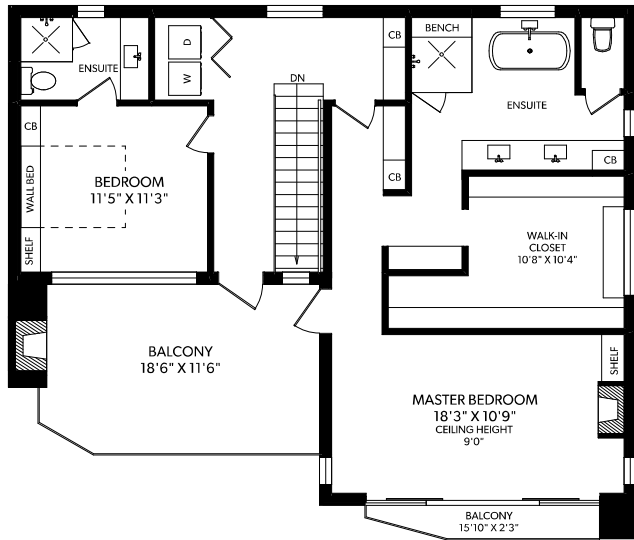

UPPER FLOOR

MAIN FLOOR

LOWER FLOOR

FLOOR	FINISHED	UNFINISHED	TOTAL	OTHER AREAS
MAIN	870	0	870	GARAGE 421
UPPER	1128	0	1128	PATIO 377
LOWER	870	0	870	BALCONIES 246
TOTAL	2898	0	2898	

REAL FOTO 1212 DALLAS ROAD
 DOCUMENT PREPARED FOR THE EXCLUSIVE USE OF
ELI MAVRIKOS

250-388-6998
 ORDERS@REALFOTO.CA MEASURED 02/28/2017 BY TODD MAYER

All information furnished regarding this property is from sources deemed reliable but no warranty or representation is made to the accuracy thereof.