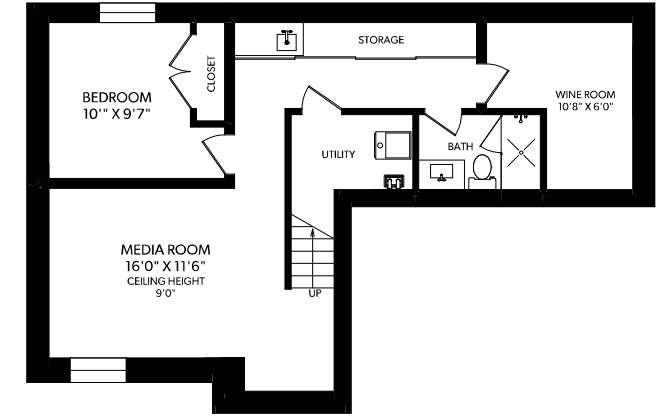

UPPER FLOOR

MAIN FLOOR

LOWER FLOOR

FLOOR	FINISHED	UNFINISHED	TOTAL	OTHER AREAS
MAIN	870	0	870	GARAGE 421
UPPER	1128	0	1128	PATIO 377
LOWER	870	0	870	BALCONIES 246
TOTAL	2898	0	2898	

REAL FOTO 1212 DALLAS ROAD
 DOCUMENT PREPARED FOR THE EXCLUSIVE USE OF
ELI MAVRIKOS

250-388-6998
 ORDERS@REALFOTO.CA MEASURED 02/28/2017 BY TODD MAYER

All information furnished regarding this property is from sources deemed reliable but no warranty or representation is made to the accuracy thereof.