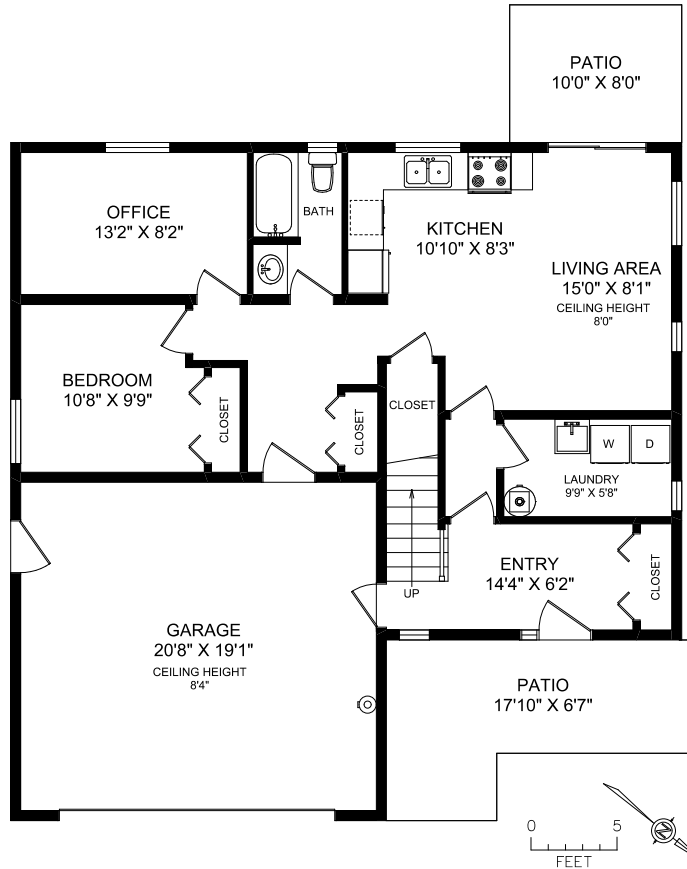

MAIN FLOOR

GROUND FLOOR

WORKSHOP

FLOOR	FINISHED	UNFINISHED	TOTAL	OTHER AREAS
MAIN	1237	0	1237	GARAGE 424
GROUND	933	0	933	WORKSHOP 742
TOTAL	2170	0	2170	PATIOS 223
				DECK 138

REAL FOTO **1782 MARATHON LANE**
DOCUMENT PREPARED FOR THE EXCLUSIVE USE OF
ELIAS MAVRIKOS*