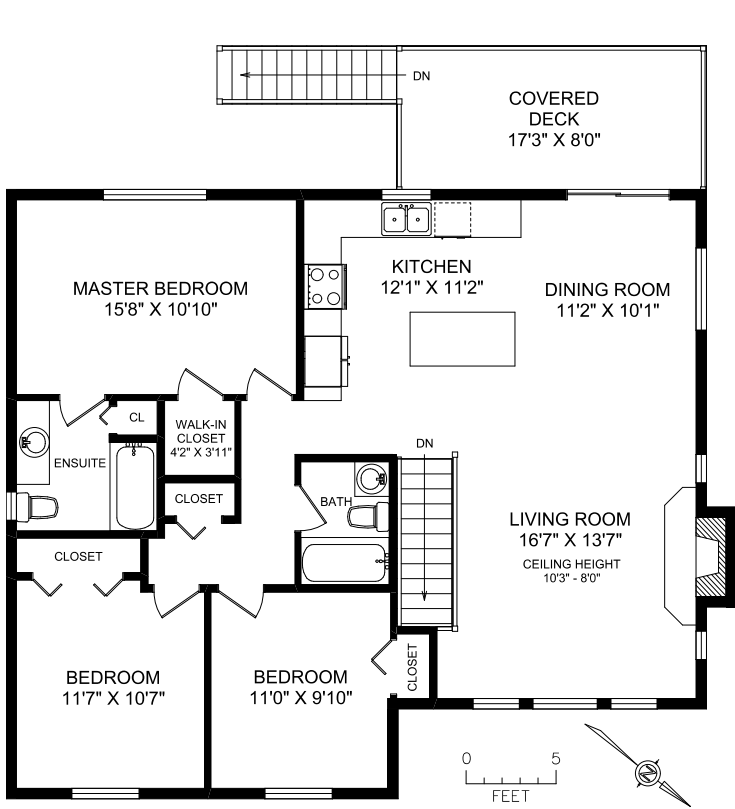

MAIN FLOOR

GROUND FLOOR

WORKSHOP

FLOOR	FINISHED	UNFINISHED	TOTAL	OTHER AREAS
MAIN	1237	0	1237	GARAGE 424
GROUND	933	0	933	WORKSHOP 742
TOTAL	2170	0	2170	PATIOS 223
				DECK 138

REAL FOTO **1782 MARATHON LANE**
DOCUMENT PREPARED FOR THE EXCLUSIVE USE OF
ELIAS MAVRIKOS*