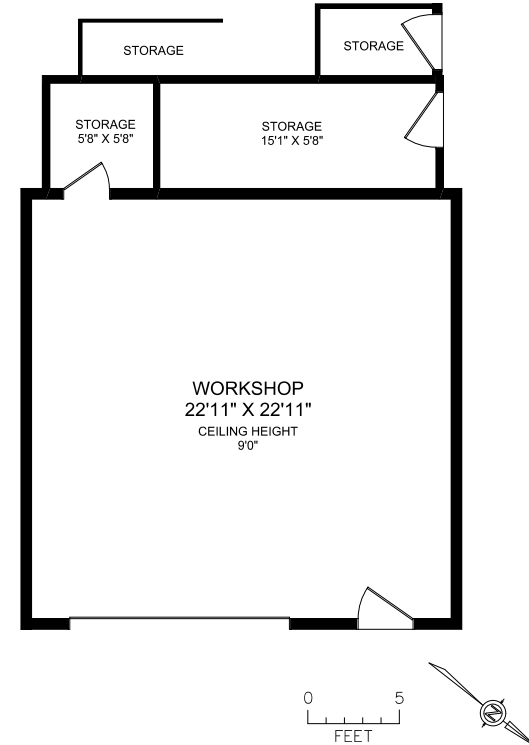

MAIN FLOOR

GROUND FLOOR

WORKSHOP

FLOOR	FINISHED	UNFINISHED	TOTAL	OTHER AREAS
MAIN	1237	0	1237	GARAGE 424
GROUND	933	0	933	WORKSHOP 742
TOTAL	2170	0	2170	PATIOS 223
				DECK 138

REAL FOTO **1782 MARATHON LANE**
DOCUMENT PREPARED FOR THE EXCLUSIVE USE OF
ELIAS MAVRIKOS*