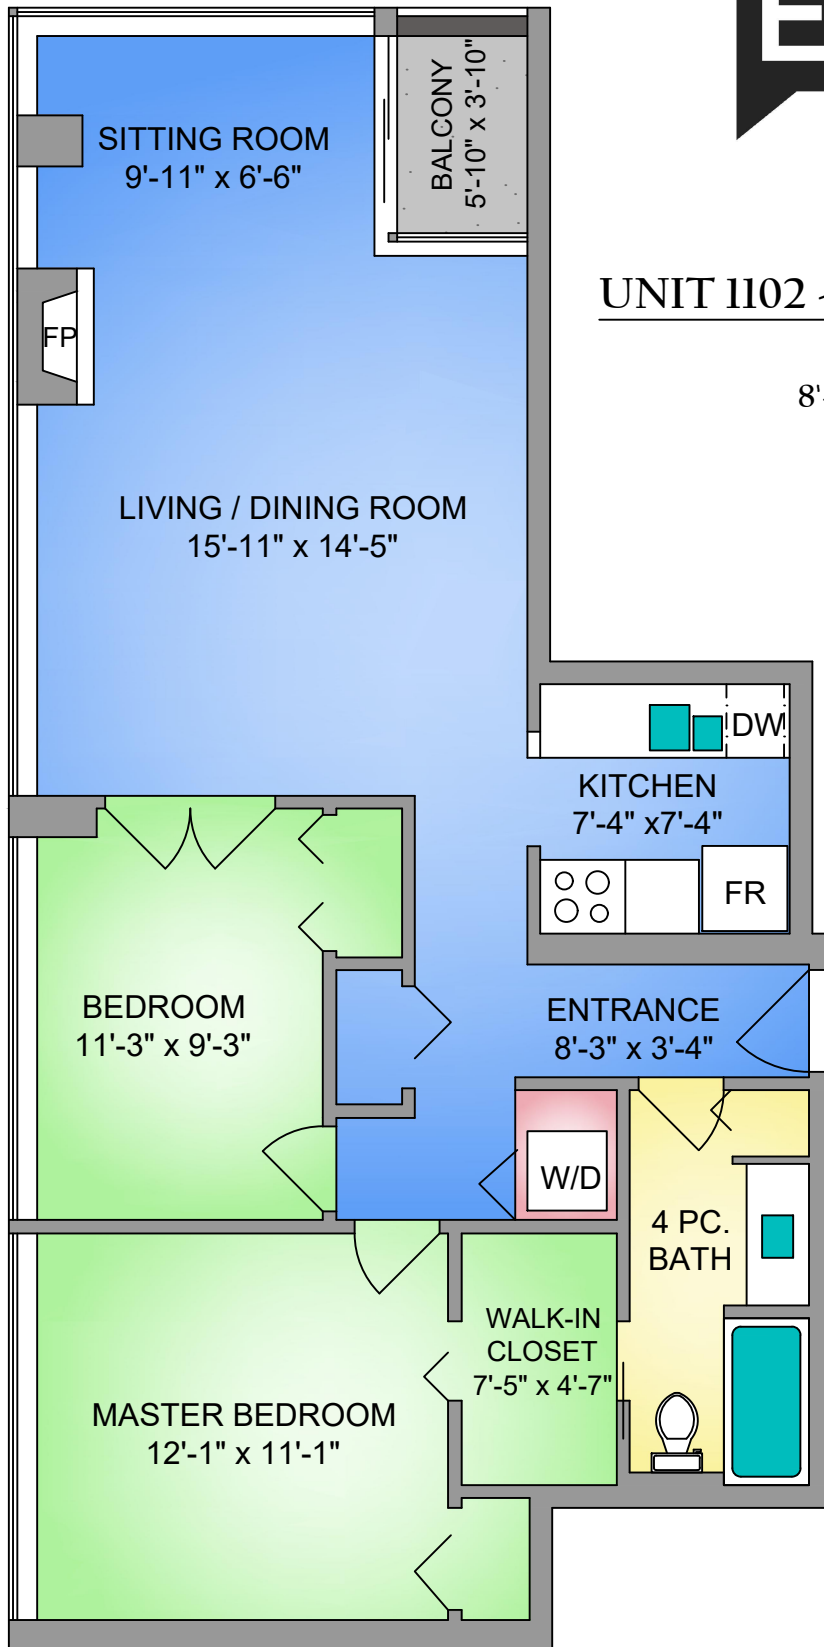

UNIT 1102 - 325 MAITLAND STREET
887 SQ. FT.
8'-0" CEILING HEIGHT

NORTH

UNIT 1102 - 325 MAITLAND STREET		
JULY 24, 2020		
PREPARED FOR THE EXCLUSIVE USE OF ELI MAVRIKOS		
PLANS MAY NOT BE 100% ACCURATE, IF CRITICAL BUYER TO VERIFY.		
FLOOR	AREA (SQ. FT.)	
	FINISHED	BALCONY
ELEVENTH	899	22