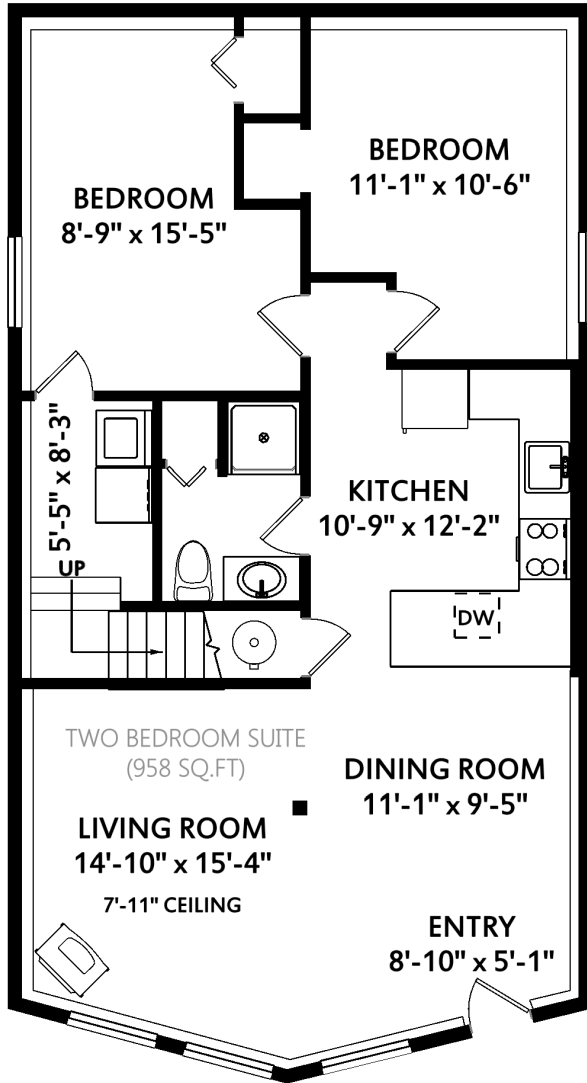

Shown length and width dimensions are approximate.
Area sq.ft. is representative of the on-site measurements. (1" accuracy)

Figures, Calculations, and Representations are for indicative and promotional purpose only.
VI Standard Real Estate Services Inc. will not be liable for any damages of any kind arising from the mis-use of this information.

www.mavrikoscollective.com arianna@mavrikoscollective.com
Office: (250) 384-8124

· ESTABLISHED 1887 ·

2181 College Pl

LOWER LEVEL

1045 FINISHED SQ.FT.

UPPER LEVEL

354 FINISHED SQ.FT.

	Fin. Sq.Ft.	UnFin. Sq.Ft.	Total Sq.Ft.
Main Level	1250	0	1250
Lower Level	1045	0	1045
Upper Level	354	0	354
Total	2649	0	2649