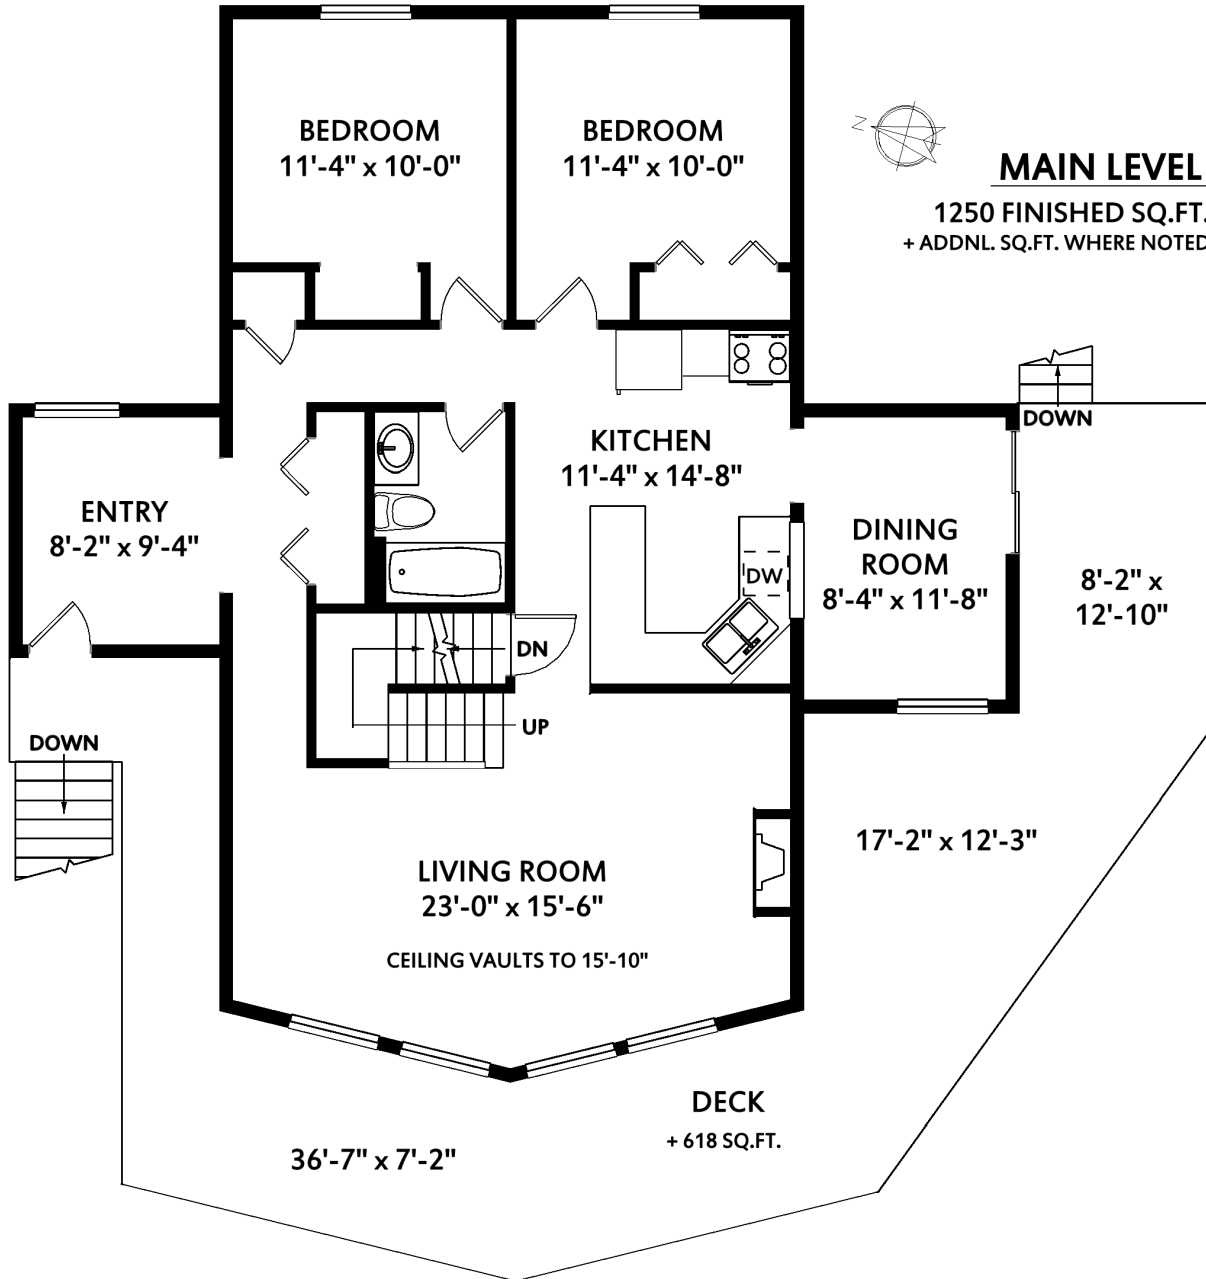

Arianna Mavrikos

(250) 889-9677

www.mavrikoscollective.com arianna@mavrikoscollective.com
Office: (250) 384-8124

· ESTABLISHED 1887 ·

2181 College Pl

	Fin. Sq.Ft.	UnFin. Sq.Ft.	Total Sq.Ft.
Main Level	1250	0	1250
Lower Level	1045	0	1045
Upper Level	354	0	354
Total	2649	0	2649

Shown length and width dimensions are approximate.
Area sq.ft. is representative of the on-site measurements. (1" accuracy)

Figures, Calculations, and Representations are for indicative and promotional purpose only.
VI Standard Real Estate Services Inc. will not be liable for any damages of any kind arising from the mis-use of this information.

www.mavrikoscollective.com arianna@mavrikoscollective.com
Office: (250) 384-8124

· ESTABLISHED 1887 ·

2181 College Pl

LOWER LEVEL

1045 FINISHED SQ.FT.

UPPER LEVEL

354 FINISHED SQ.FT.

	Fin. Sq.Ft.	UnFin. Sq.Ft.	Total Sq.Ft.
Main Level	1250	0	1250
Lower Level	1045	0	1045
Upper Level	354	0	354
Total	2649	0	2649