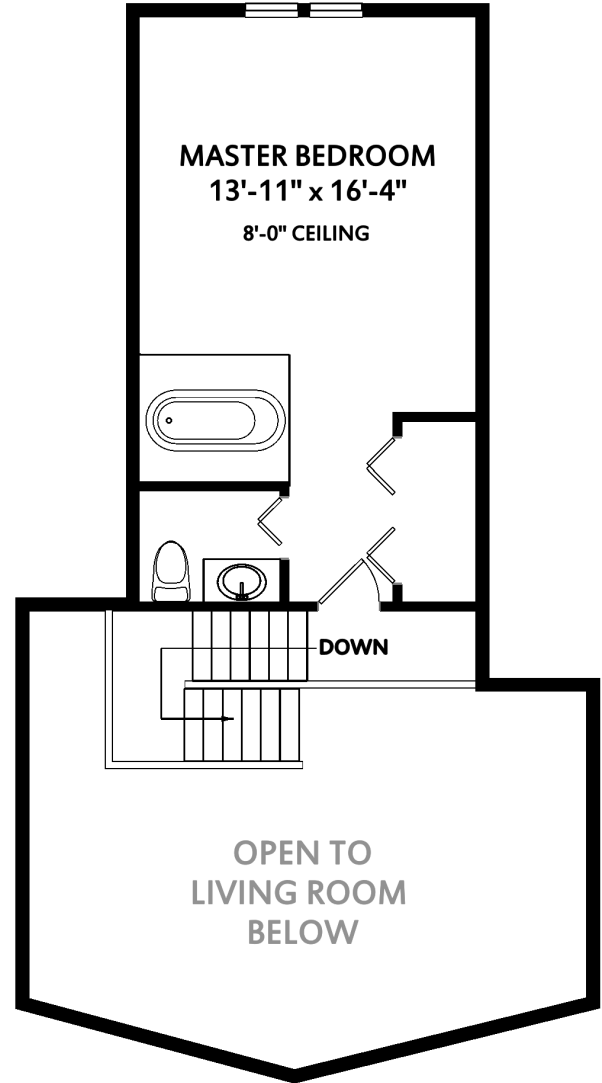

Shown length and width dimensions are approximate.
Area sq.ft. is representative of the on-site measurements. (1" accuracy)

Figures, Calculations, and Representations are for indicative and promotional purpose only.
VI Standard Real Estate Services Inc. will not be liable for any damages of any kind arising from the mis-use of this information.

www.mavrikoscollective.com arianna@mavrikoscollective.com
Office: (250) 384-8124

· ESTABLISHED 1887 ·

2181 College Pl

LOWER LEVEL

1045 FINISHED SQ.FT.

UPPER LEVEL

354 FINISHED SQ.FT.

	Fin. Sq.Ft.	UnFin. Sq.Ft.	Total Sq.Ft.
Main Level	1250	0	1250
Lower Level	1045	0	1045
Upper Level	354	0	354
Total	2649	0	2649