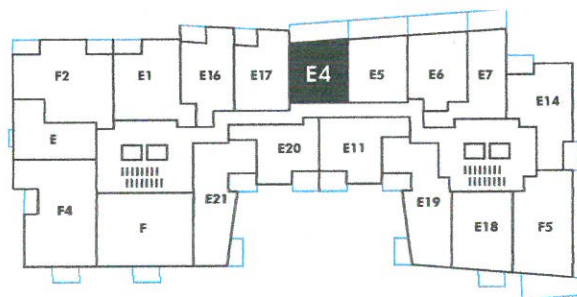

PODIUM

Plan E4

1 BEDROOM

1 BATHROOM

509 sq ft w/ 124 sq ft Balcony

W Exposure

LEVEL 2-4

ALL PLANS SCALED TO FIT

CREATE YOUR FUTURE

www.989victoria.com

PRICES, DIMENSIONS, SIZES, SPECIFICATIONS, LAYOUTS, AND MATERIALS ARE APPROXIMATE ONLY AND SUBJECT TO CHANGE WITHOUT NOTICE. WINDOW SIZES, LAYOUTS, AND CONFIGURATIONS MAY VARY FROM HOME TO HOME. FOR FURTHER CLARITY, PLEASE REFER TO THE ARCHITECTURAL MODEL.