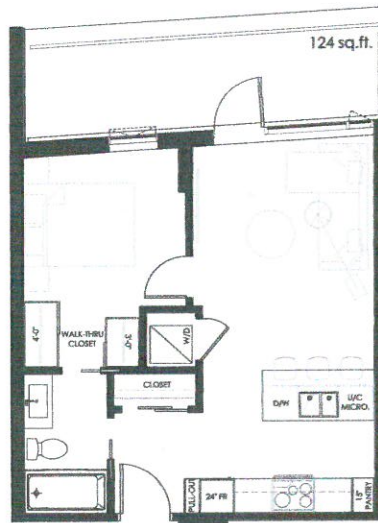

PODIUM

Plan E4

1 BEDROOM

1 BATHROOM

509 sq ft w/ 124 sq ft Balcony

W Exposure

LEVEL 2-4

ALL PLANS SCALED TO FIT

CREATE YOUR FUTURE

www.989victoria.com

PRICES, DIMENSIONS, SIZES, SPECIFICATIONS, LAYOUTS, AND MATERIALS ARE APPROXIMATE ONLY AND SUBJECT TO CHANGE WITHOUT NOTICE. WINDOW SIZES, LAYOUTS, AND CONFIGURATIONS MAY VARY FROM HOME TO HOME. FOR FURTHER CLARITY, PLEASE REFER TO THE ARCHITECTURAL MODEL.