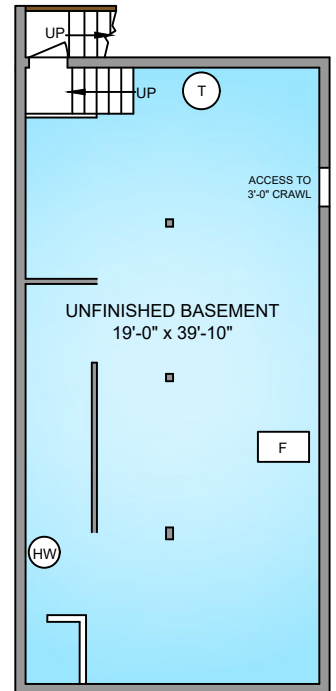

MAIN FLOOR
1648 SQ. FT.
8' CEILING HEIGHT

LOWER FLOOR
838 SQ. FT.
7'-4" CEILING HEIGHT

NORTH

0' 5' 10'
SCALE

2177 LAFAYETTE STREET				
JUNE 20, 2022				
PREPARED FOR THE EXCLUSIVE USE OF ELI MAVRIKOS				
PLANS MAY NOT BE 100% ACCURATE, IF CRITICAL BUYER TO VERIFY.				
FLOOR	AREA (SQ. FT.)			
	FINISHED	UNFIN.	POOL ROOM	PATIO
MAIN	1648	-	758	262
LOWER	-	838	-	-
TOTAL	1648	838	758	262