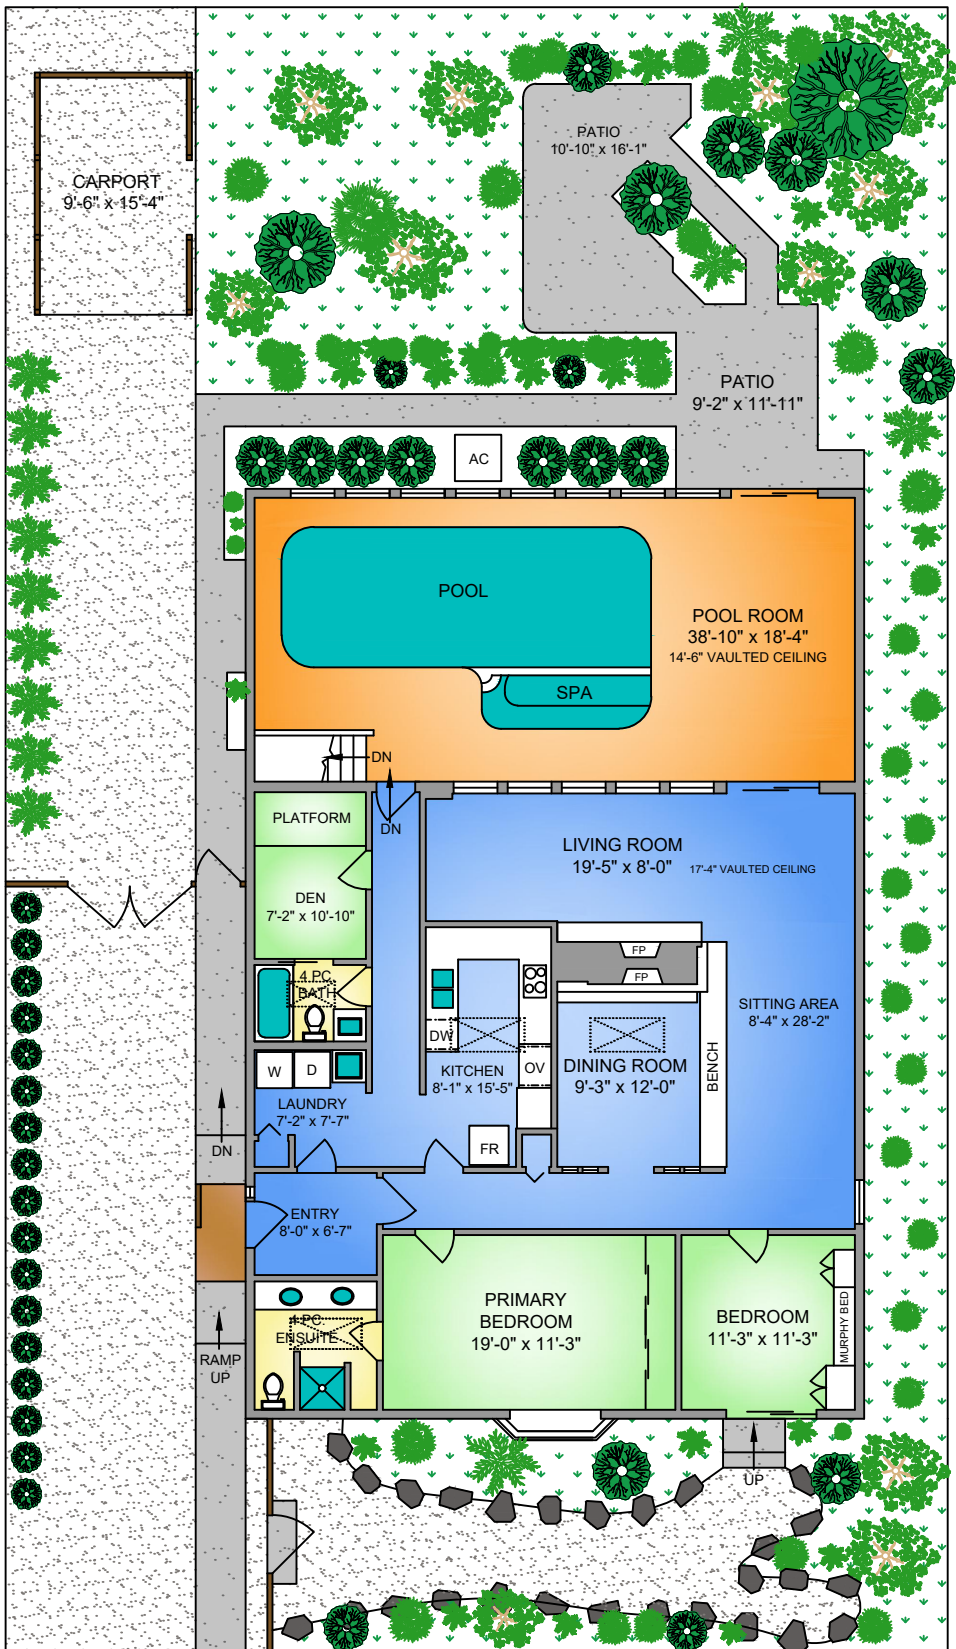

MAIN FLOOR
1648 SQ. FT.
8' CEILING HEIGHT

LOWER FLOOR
838 SQ. FT.
7'-4" CEILING HEIGHT

NORTH

0' 5' 10'
SCALE

2177 LAFAYETTE STREET				
JUNE 20, 2022				
PREPARED FOR THE EXCLUSIVE USE OF ELI MAVRIKOS				
PLANS MAY NOT BE 100% ACCURATE, IF CRITICAL BUYER TO VERIFY.				
FLOOR	AREA (SQ. FT.)			
	FINISHED	UNFIN.	POOL ROOM	PATIO
MAIN	1648	-	758	262
LOWER	-	838	-	-
TOTAL	1648	838	758	262