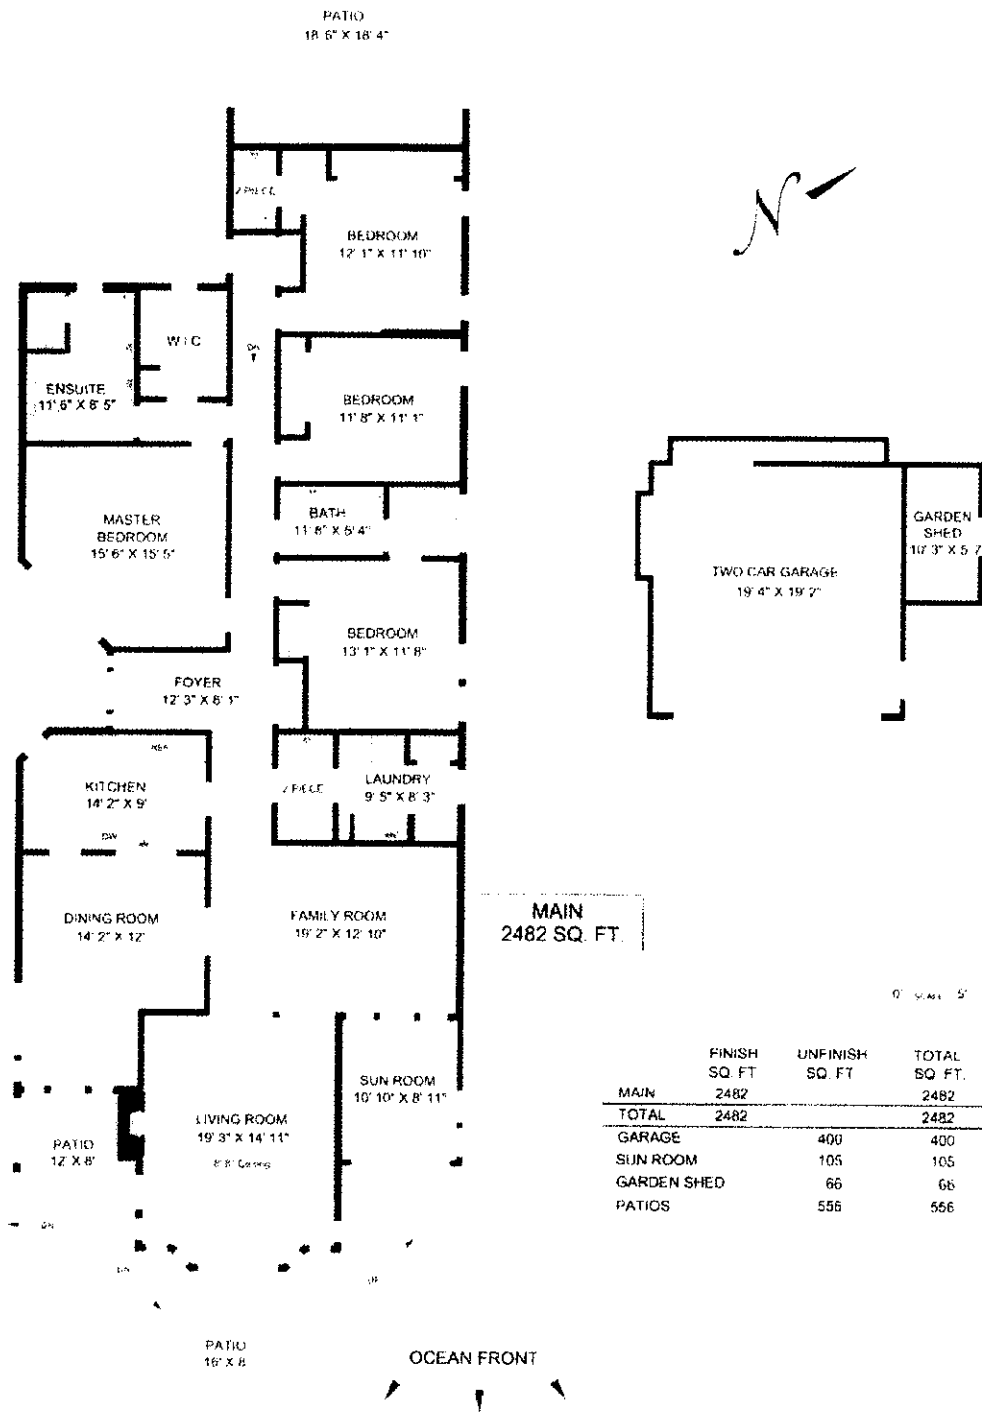

2532 ESPLANADE

	FINISH SQ. FT.	UNFINISH SQ. FT.	TOTAL SQ. FT.
MAIN	2482		2482
TOTAL	2482		2482
GARAGE		400	400
SUN ROOM		105	105
GARDEN SHED		66	66
PATIOS		556	556